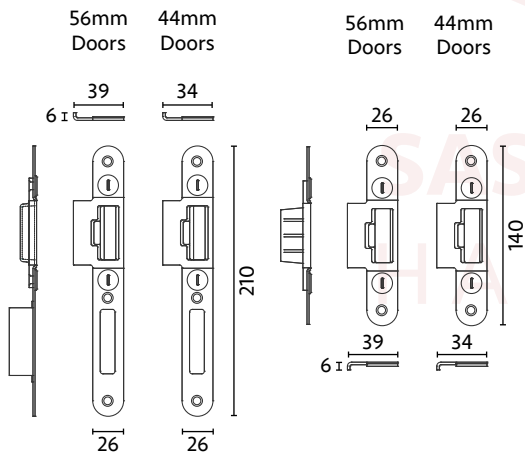

Technical Details

GU Security / CLASSIC

The Classic option with 3 autolock latches will help you achieve a Classic front entrance door appearance that will be secure (PAS24) and functional. Simply close the door and the top and two bottom latches strike the keep and fully engage and become secure deadbolts. This product has a Radius end 20mm faceplate.

LEFT-HAND SYSTEM

RIGHT-HAND SYSTEM

LEFT HAND

RIGHT HAND