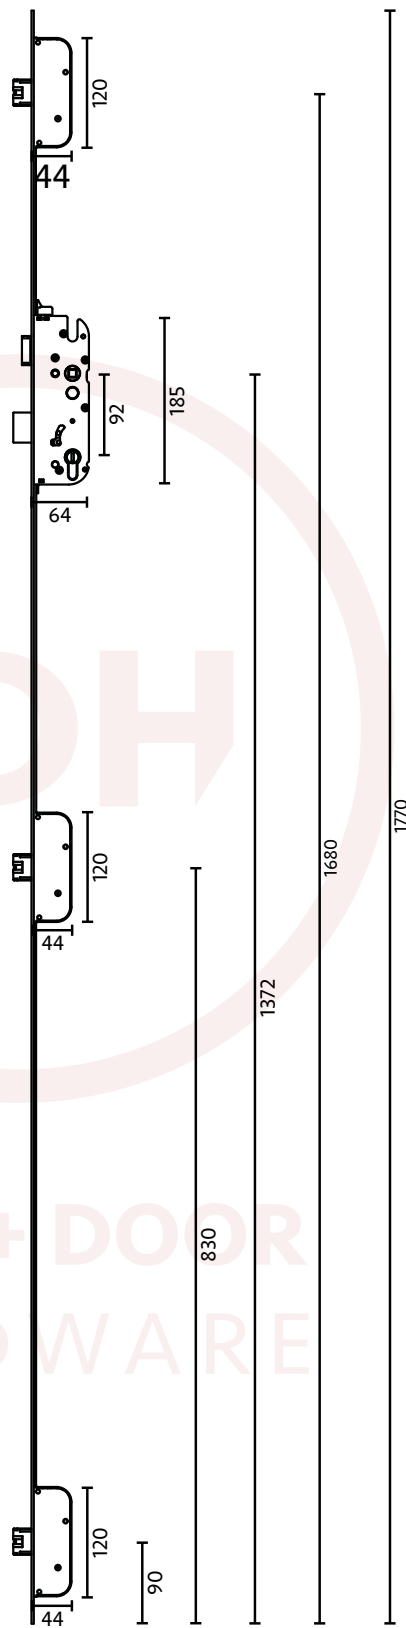

Technical Details

GU Security / CLASSIC

The Classic option with 3 autolock latches will help you achieve a Classic front entrance door appearance that will be secure (PAS24) and functional. Simply close the door and the top and two bottom latches strike the keep and fully engage and become secure deadbolts. This product has a Radius end 20mm faceplate.

LEFT-HAND SYSTEM

RIGHT-HAND SYSTEM

LEFT HAND

RIGHT HAND