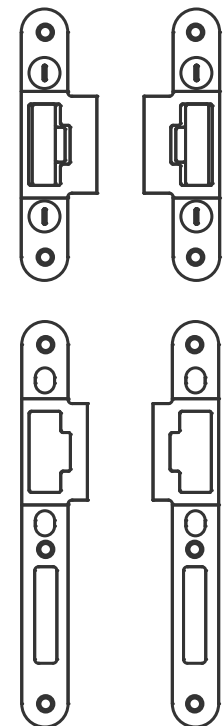

Technical Details

GU Security / CLASSIC

The Classic option with 3 autolock latches will help you achieve a Classic front entrance door appearance that will be secure (PAS24) and functional. Simply close the door and the top and two bottom latches strike the keep and fully engage and become secure deadbolts. This product has a Radius end 20mm faceplate.

LEFT-HAND SYSTEM

RIGHT-HAND SYSTEM

LEFT HAND

RIGHT HAND