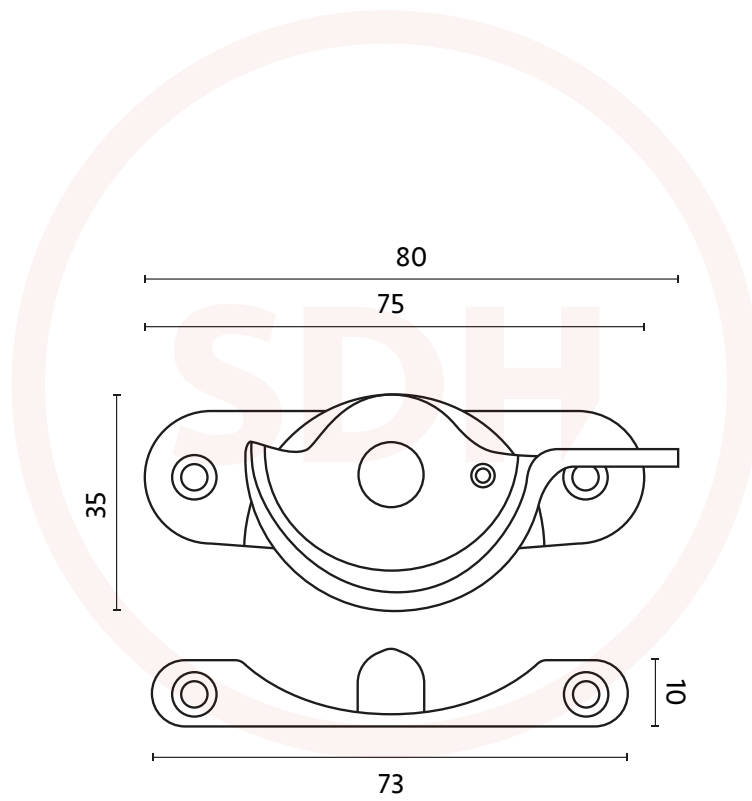

Legacy Locking Fitch Fastener

SASH + DOOR
HARDWARE