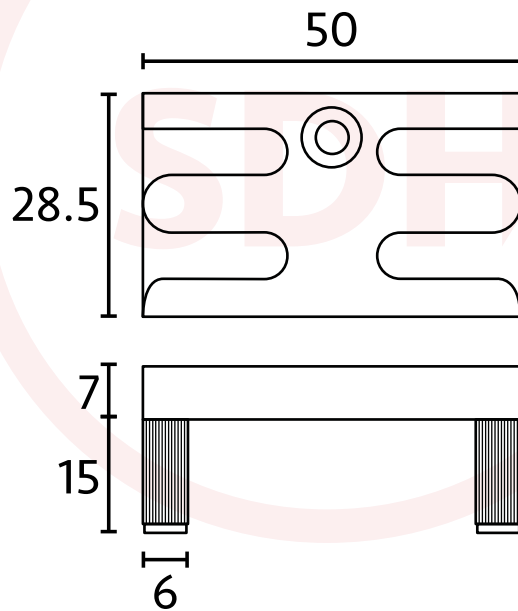

# Maco™ High Security Night Vent Keep

SASH + DOOR  
HARDWARE