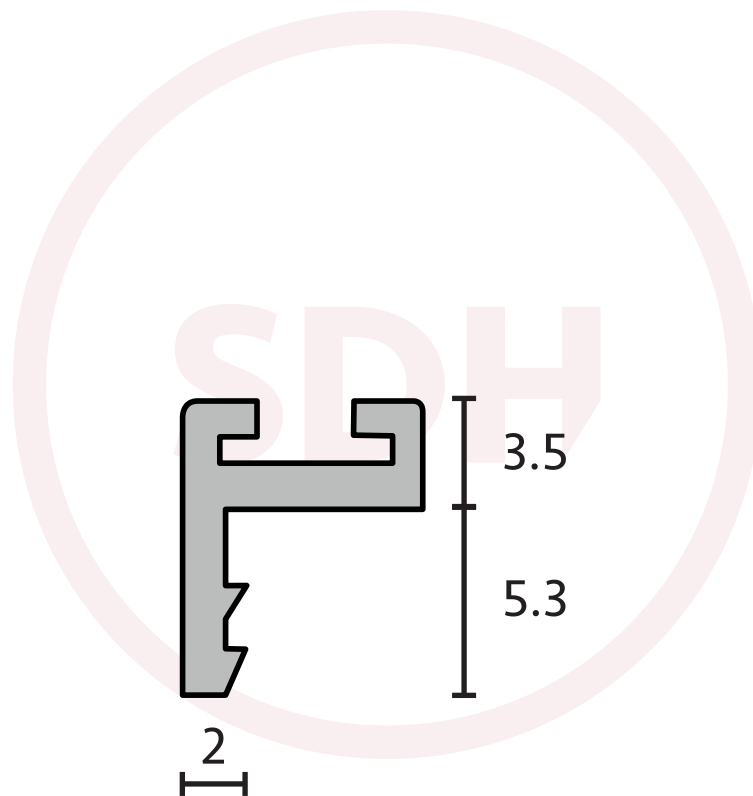

Technical Details

Offset Leg Carrier

- 2.2m lengths
- Easy fit
- Carries PS6 or PS7 fir pile
- Carries PS14 or PS15 'T' Slot
- Strong retention due to spurs on legs
- Also available in brown

SASH + DOOR
HARDWARE