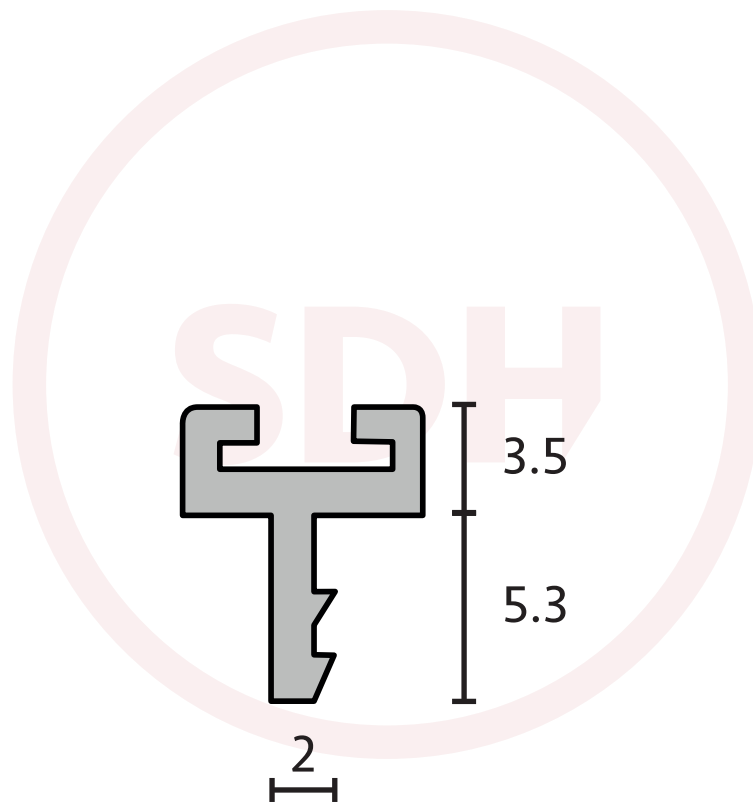

Technical Details

Centre Leg Carrier

- 2.2m lengths
- Easy fit
- Carries PS6 or PS7 fir pile
- Carries PS14 or PS15 'T' Slot
- Strong retention due to spurs on legs
- Also available in brown

SASH + DOOR
HARDWARE