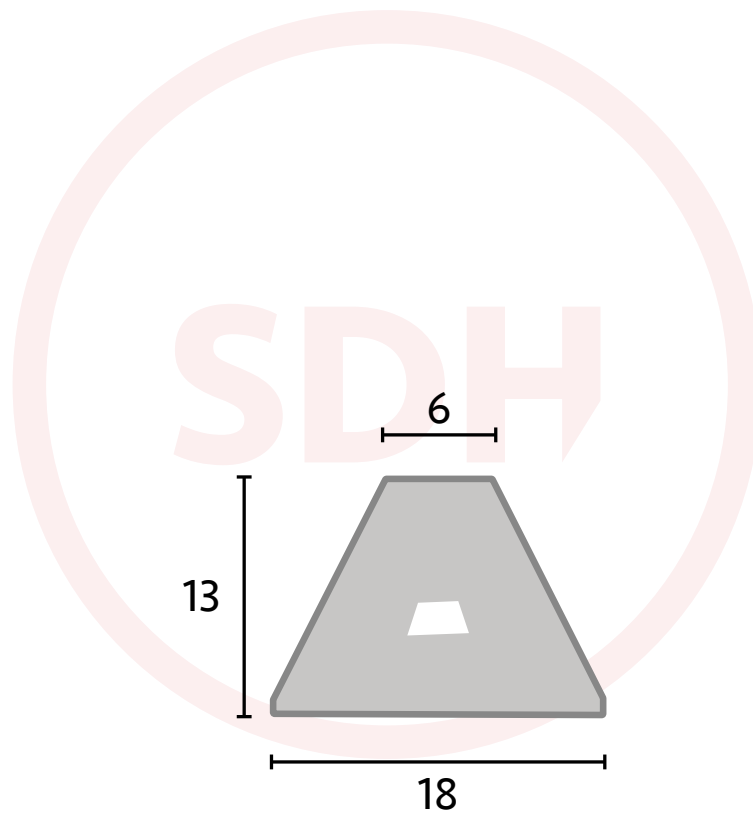

## Technical Details

---

### 6mm Glazing Bar

SASH + DOOR  
HARDWARE