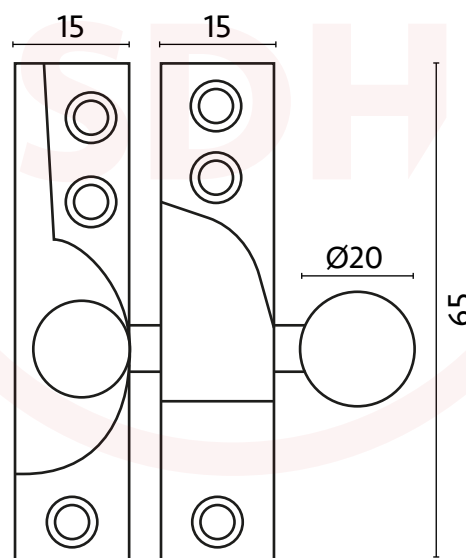

Sash Heritage Narrow Straight Arm Fastener Ball Knob - Standard (Non Locking)

SASH + DOOR
HARDWARE

NOTE : This product is made from Cast Brass and manufactured using the Traditional Sand Cast method. The items requiring a Lacquer protection are protected using the Electrophoretically Lacquered process giving a very attractive long-lasting product. When cleaning the product, use a cloth soaked in warm soapy water and dry off using clean dry cloth - Do not use any chemical cleaners as this will harm the product and will break down the lacquer and tarnish the product. Due to the nature of the manufacturing process, a tolerance of + / - 5 % must be allowed on the weight and dimensions given on this product.