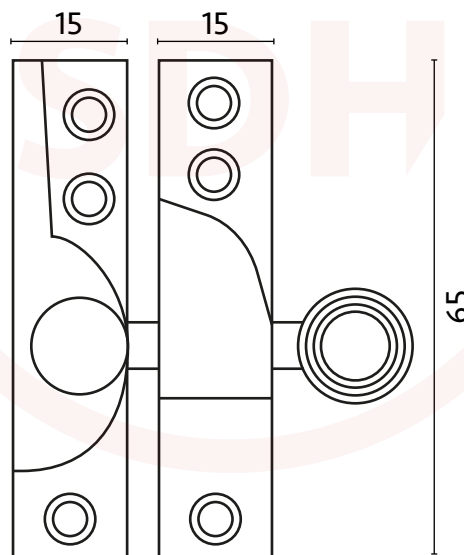

Sash Heritage Narrow Straight Arm Fastener Beehive Knob - Standard (Non Locking)

SASH + DOOR
HARDWARE

NOTE : This product is made from Cast Brass and manufactured using the Traditional Sand Cast method. The items requiring a Lacquer protection are protected using the Electrophoretically Lacquered process giving a very attractive long-lasting product. When cleaning the product, use a cloth soaked in warm soapy water and dry off using clean dry cloth - Do not use any chemical cleaners as this will harm the product and will break down the lacquer and tarnish the product. Due to the nature of the manufacturing process, a tolerance of + / - 5 % must be allowed on the weight and dimensions given on this product.