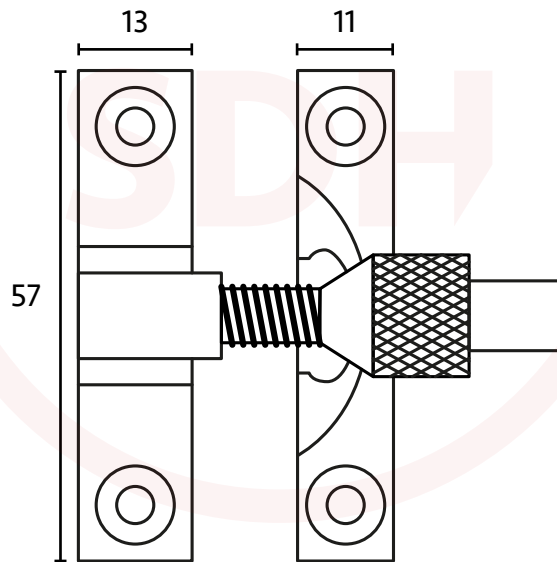

Narrow Locking Brighton Fastener

SASH + DOOR
HARDWARE