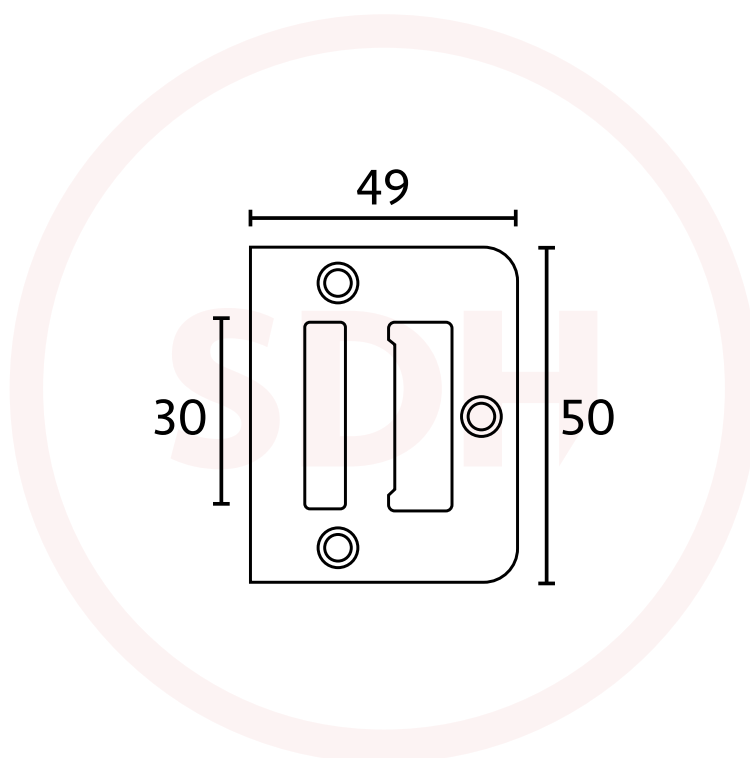

Tongue Espag Night Vent Keep

SASH + DOOR
HARDWARE