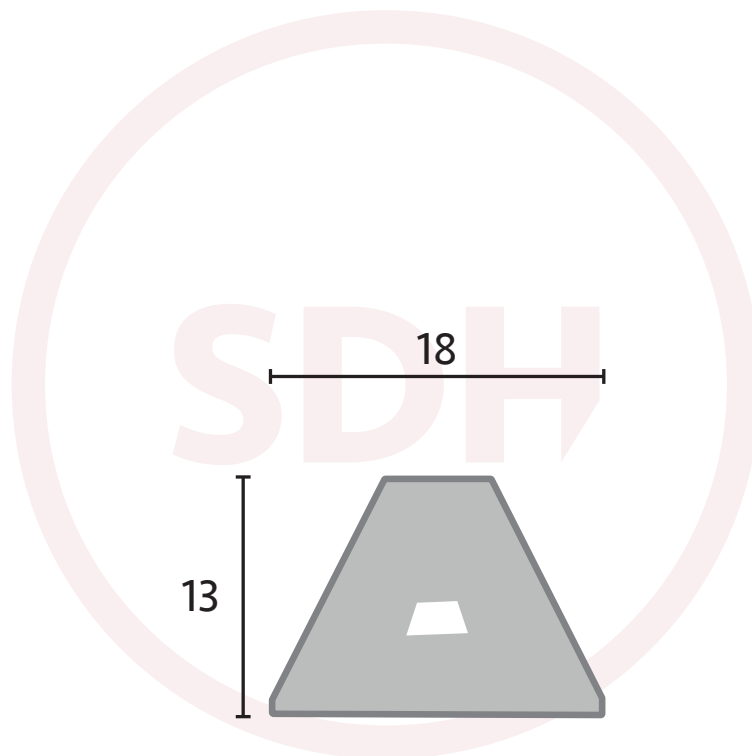

Technical Details

4mm Glazing Bar

SASH + DOOR
HARDWARE