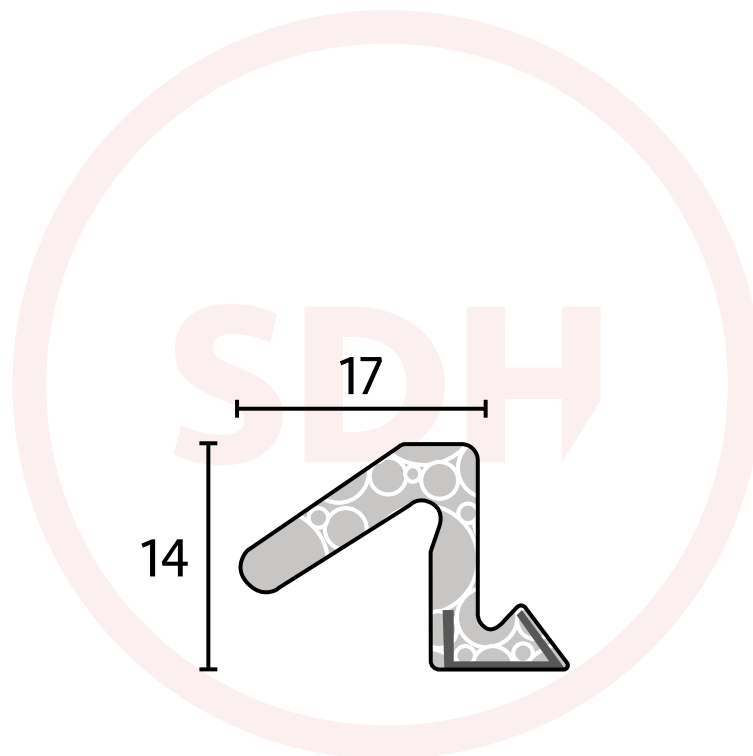

Technical Details

A14

Groove: 2.7 x 6mm
Brown, White or Black

SASH + DOOR
HARDWARE