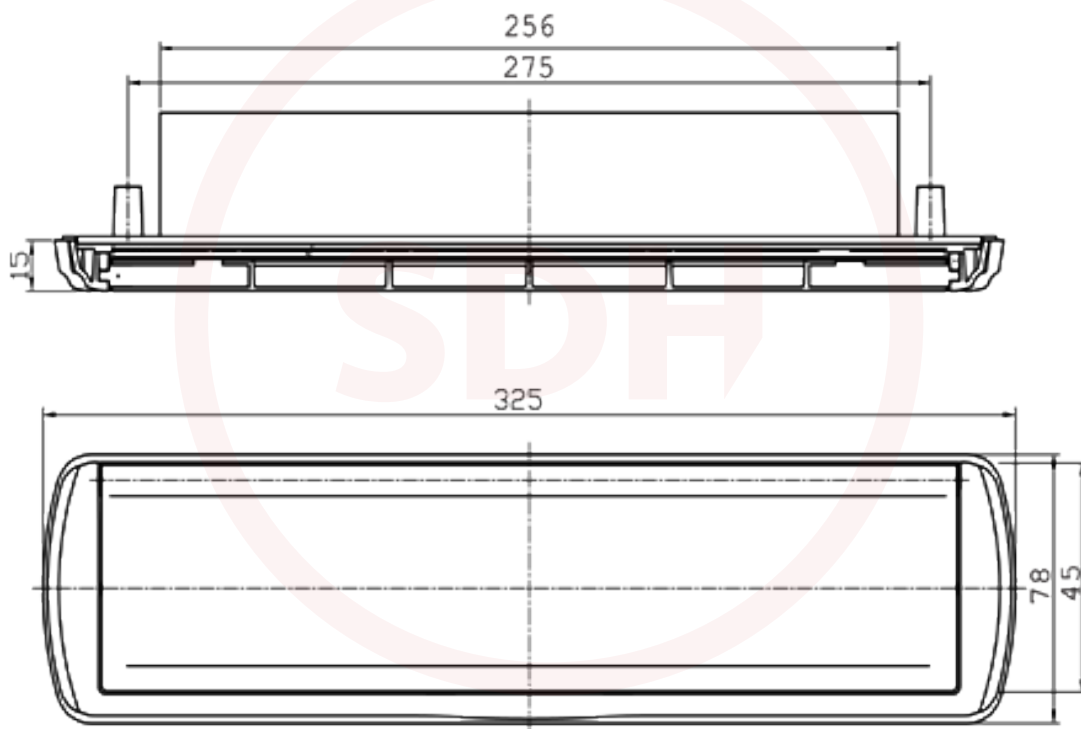

# Alpine Letter Plate

**ALPINE**  
SUITED RANGE

SASH + DOOR  
HARDWARE