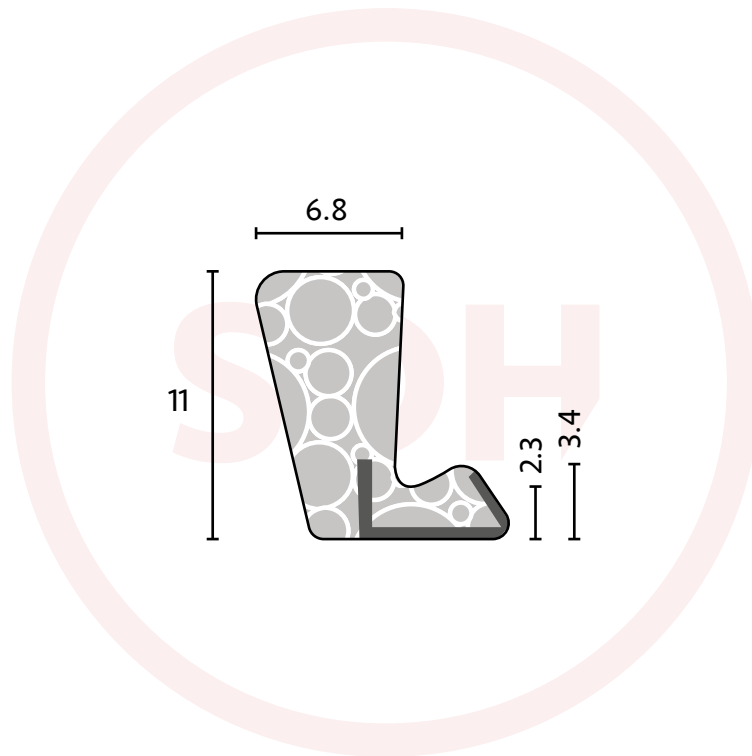

# Aquamac 109

- Brown, White or Black
- Seal gap: 3.5mm - 5.5mm
- Groove size: 2.7mm x 5.5mm

Schlegel

SASH + DOOR  
HARDWARE