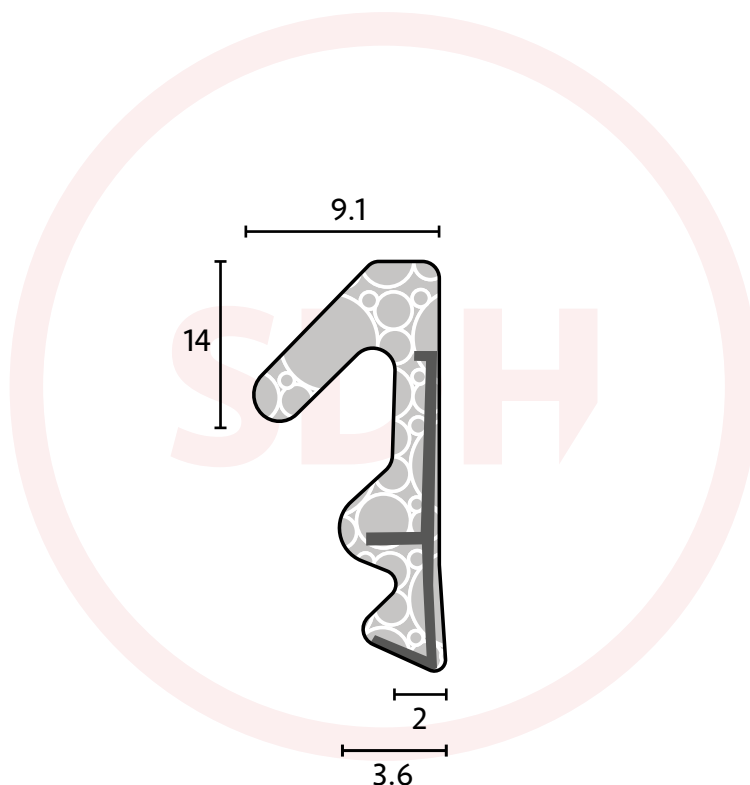

# Aquamac 124

- Brown, White or Black
- Seal gap: 5mm - 7.3mm
- Groove size: 3mm x 6.5mm

Schlegel

SASH + DOOR  
HARDWARE