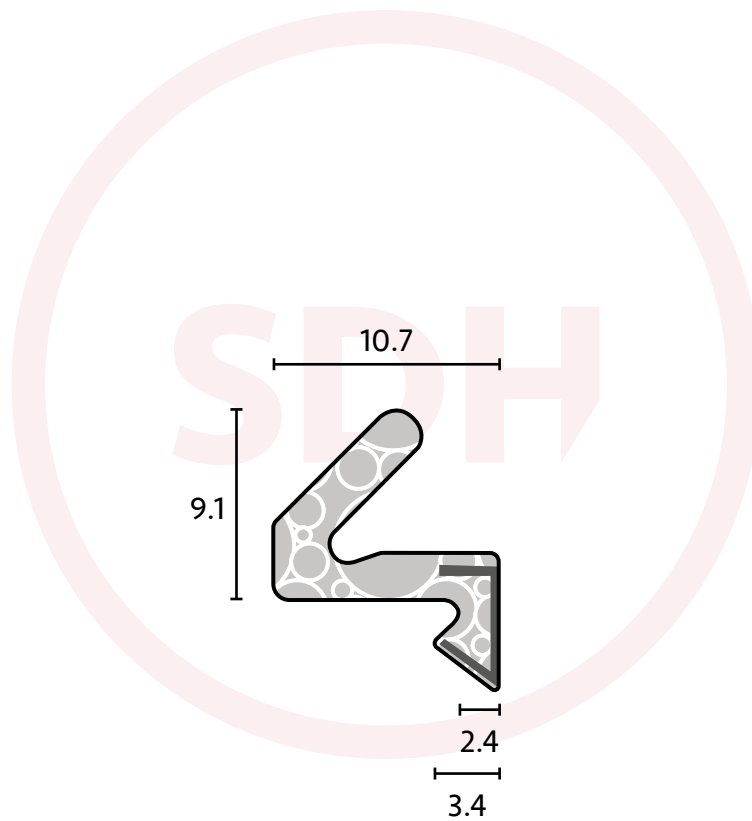

Aquamac 21

- Brown, White or Black
- Seal gap: 4mm - 7.5mm
- Groove size: 2.7mm x 6.0mm
- Rebate dimension: 11mm

SASH + DOOR
HARDWARE