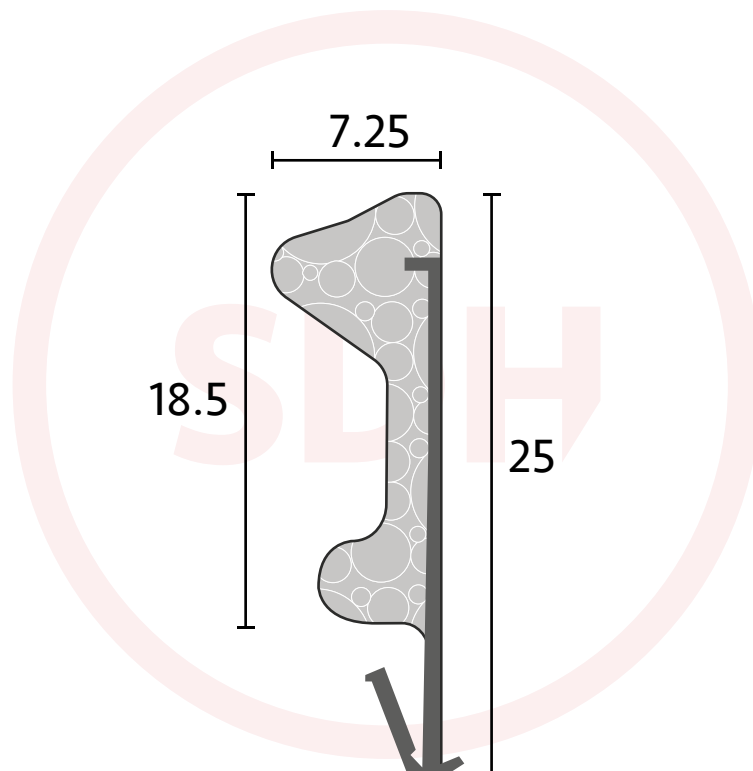

Aquamac 3097

- Brown, White or Black
- Seals gaps: 3.5mm-6mm
- Groove size: 2.8mm x 6.5mm

Schlegel

SASH + DOOR
HARDWARE