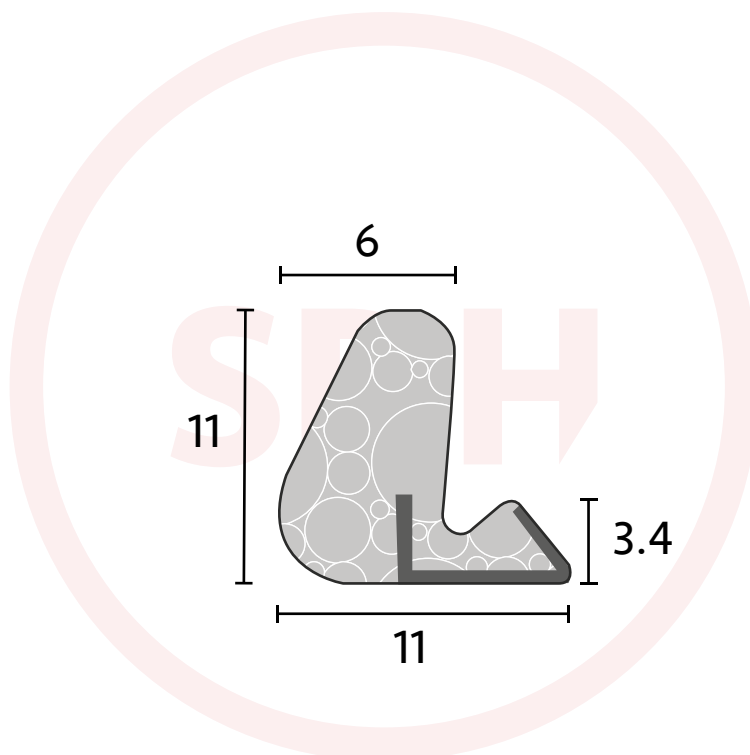

Aquamac 4846

- Brown, White or Black
- Seals gaps 3.5mm-5.6mm
- Groove size: 3.0mm x 6.5mm

Schlegel

SASH + DOOR
HARDWARE