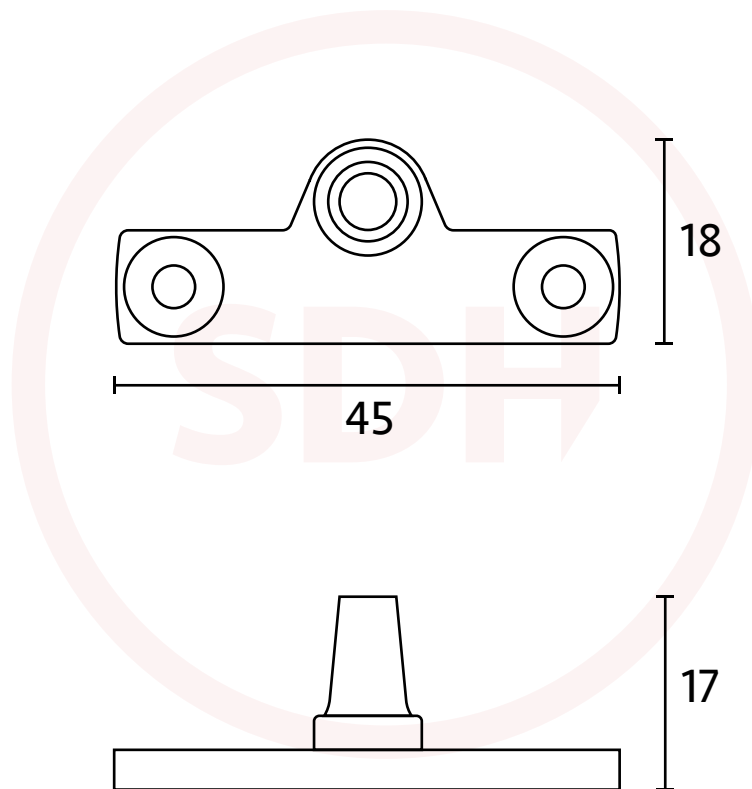

Cornish Heritage Flat Peg

SASH + DOOR
HARDWARE