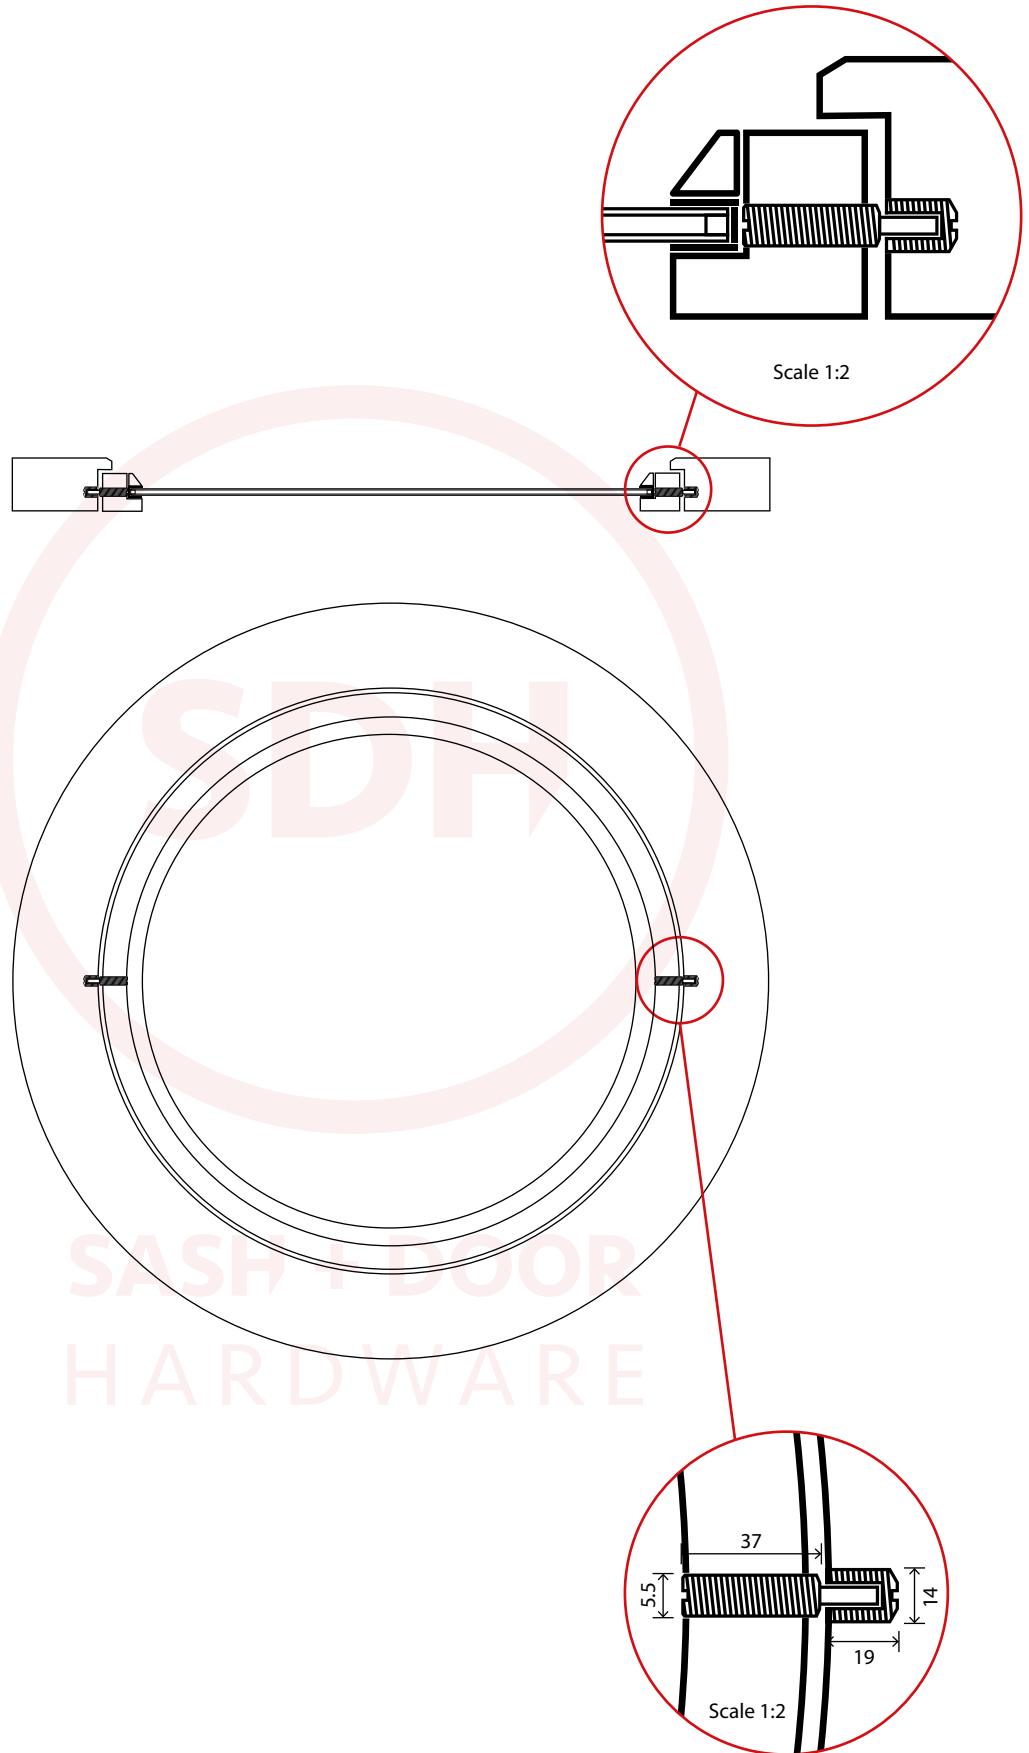

Concealed Pivot Hinge

Scale 1:10