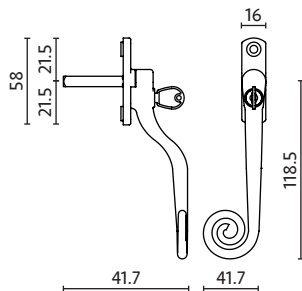

Available in monkey tail and tear drop, the espag handle is lockable via a key.

The stay which can be used as a traditional stay (with pegs) or the dummy stay where friction hinges are used but will still allow a traditional look.

**10
YEAR
MECHANICAL
GUARANTEE**

**240hrs
SALT SPRAY
GUARANTEE**

Monkey Tail *or* Tear Drop Espag Handle

- Exceeds BSEN1670
- Available in White, Polished Gold, Polished Chrome, Smokey Chrome, Satin Chrome, Black & Mottled Grey
- Complete with 40mm spindle and machine screws
- Matching stays available (below)
- Lockable with key
- Handed