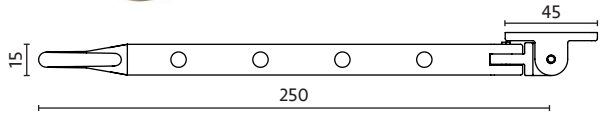

Monkey Tail Stay

- Available in White, Polished Gold, Polished Chrome, Smokey Chrome, Satin Chrome, Black & Mottled Grey

*PEGS INCLUDED

Tear Drop Stay

- Available in White, Polished Gold, Polished Chrome, Smokey Chrome, Satin Chrome, Black & Mottled Grey

*PEGS INCLUDED