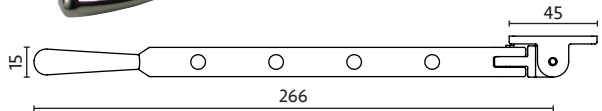

Cornish Heritage Collection is distributed throughout the UK by SD Hardware Ltd

Call now on 01752 651330

or email: sales@sdhardware.co.uk

www.sdhardware.co.uk