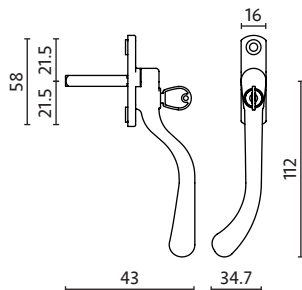

Available in monkey tail and tear drop, the espag handle is lockable via a key.

The stay which can be used as a traditional stay (with pegs) or the dummy stay where friction hinges are used but will still allow a traditional look.

**10
YEAR
MECHANICAL
GUARANTEE**

**240hrs
SALT SPRAY
GUARANTEE**

Monkey Tail *or* Tear Drop Espag Handle

- Exceeds BSEN1670
- Available in White, Polished Gold, Polished Chrome, Smokey Chrome, Satin Chrome, Black & Mottled Grey
- Complete with 40mm spindle and machine screws
- Matching stays available (below)
- Lockable with key
- Handed