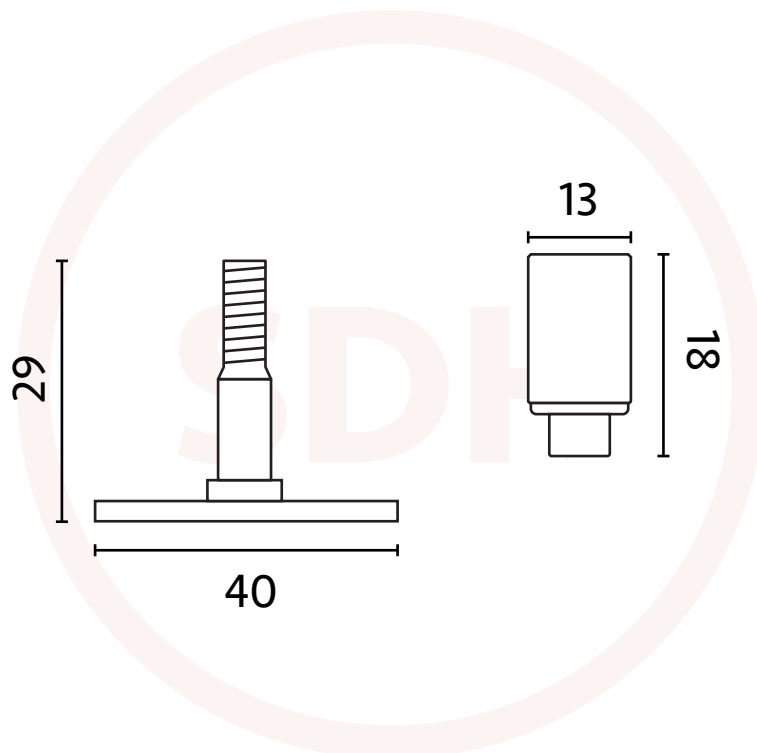

# Dart Locking Casement Stay Pin

SASH + DOOR  
HARDWARE