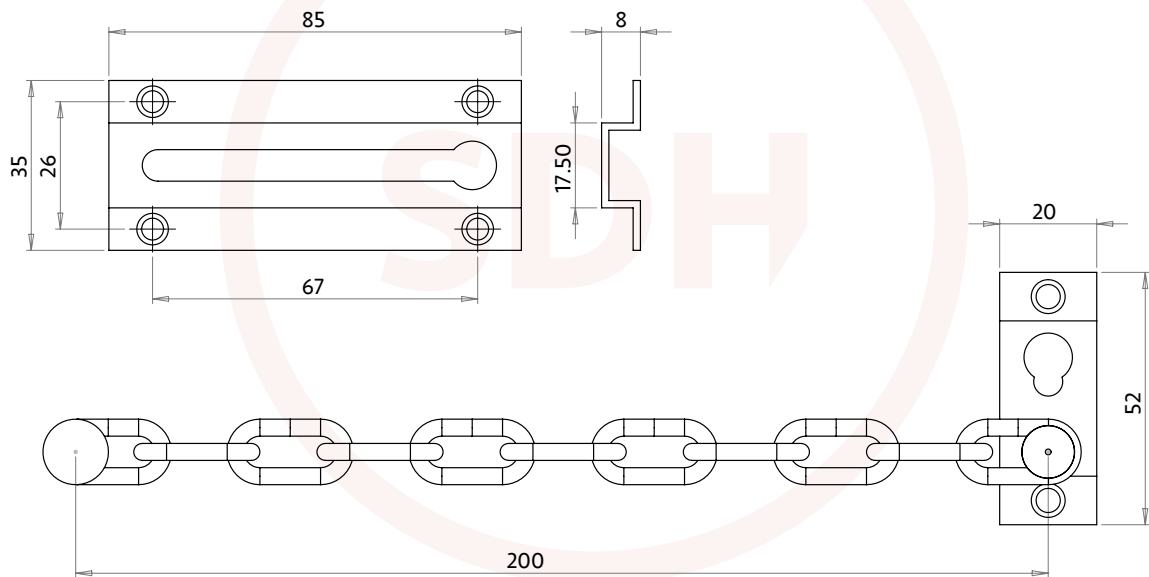

# Dart Security Door Chain (200mm)

SASH + DOOR  
HARDWARE