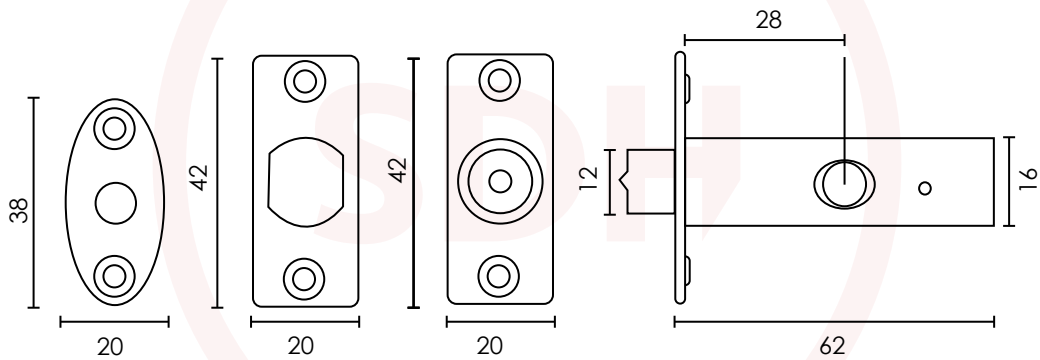

Mortice Rack Bolt 28mm Backset

SASH + DOOR
HARDWARE