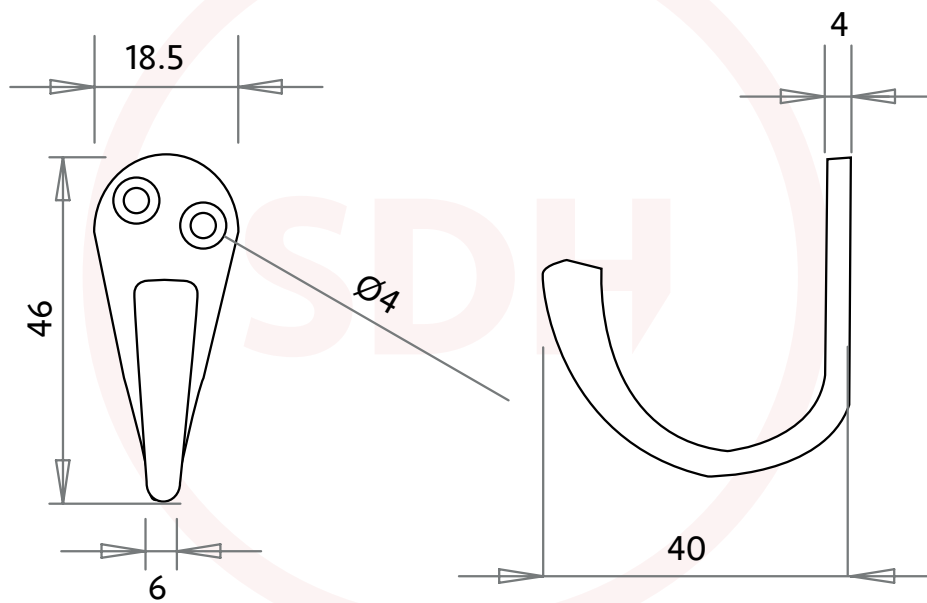

Dart Robe Hook (44mm)

SASH + DOOR
HARDWARE