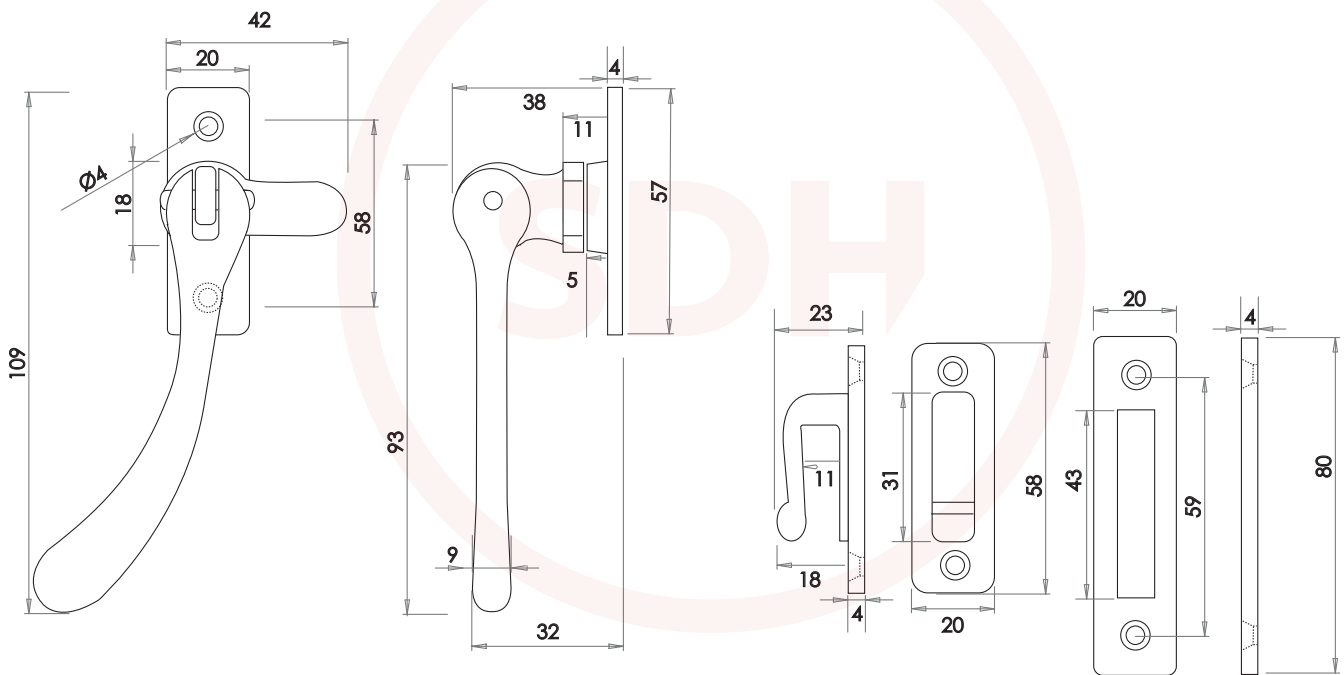

Devoran Bulb End Window Fastener

SASH + DOOR
HARDWARE