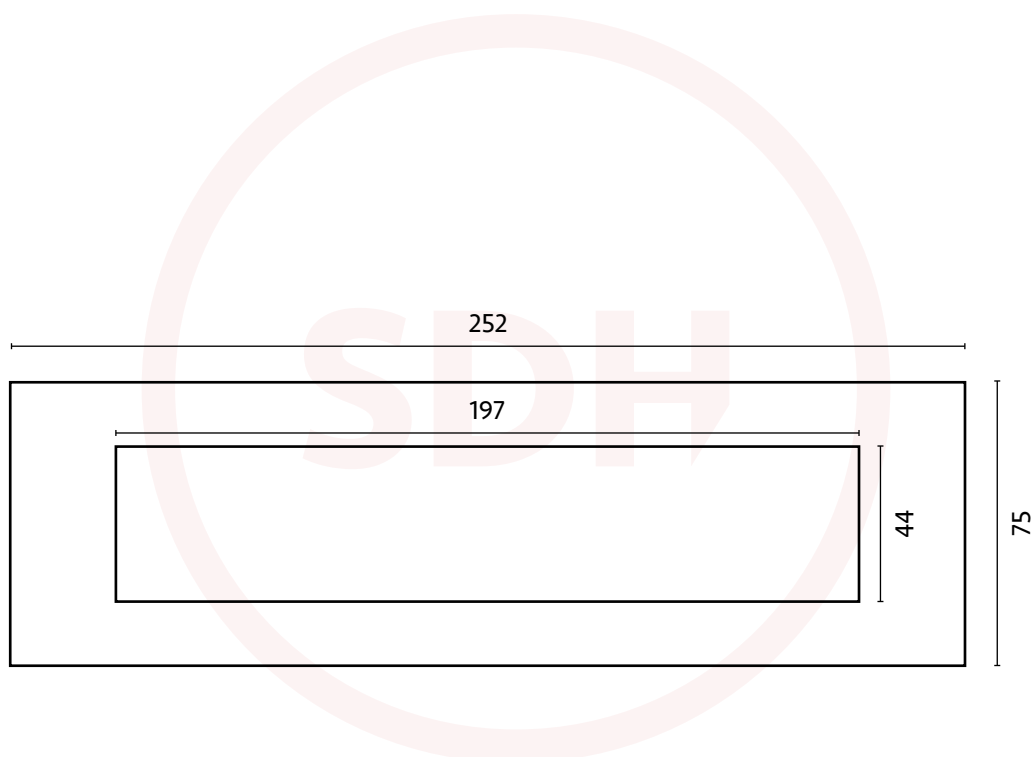

Dart Letterplate

SASH + DOOR
HARDWARE