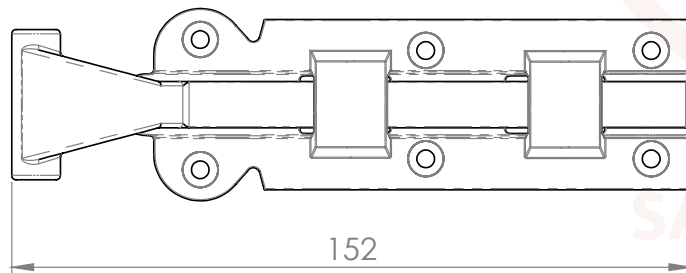

Devoran Black Curled Head Flush Bolt (4 Inch)

SASH + DOOR
HARDWARE

Devoran Black Curled Head Flush Bolt (6 Inch)

Devoran Black Curled Head Flush Bolt (8 Inch)