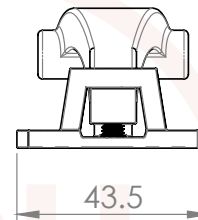

Devoran Black Curled Head Flush Bolt (4 Inch)

SASH + DOOR
HARDWARE

Devoran Black Curled Head Flush Bolt (6 Inch)

Devoran Black Curled Head Flush Bolt (8 Inch)