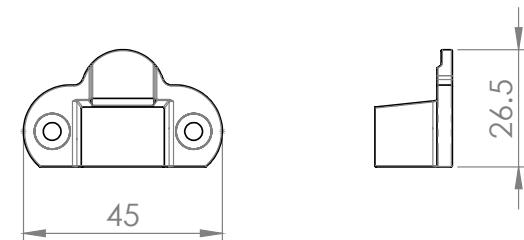

Devoran Black Curled Head Flush Bolt (4 Inch)

SASH + DOOR
HARDWARE

Devoran Black Curled Head Flush Bolt (6 Inch)

Devoran Black Curled Head Flush Bolt (8 Inch)