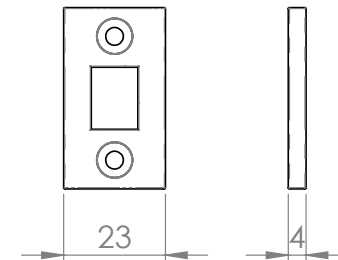

Devoran Black Curled Head Flush Bolt (4 Inch)

SASH + DOOR
HARDWARE

Devoran Black Curled Head Flush Bolt (6 Inch)

Devoran Black Curled Head Flush Bolt (8 Inch)