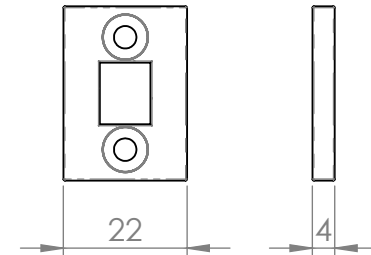

Devoran Black Curled Head Flush Bolt (4 Inch)

SASH + DOOR
HARDWARE

Devoran Black Curled Head Flush Bolt (6 Inch)

Devoran Black Curled Head Flush Bolt (8 Inch)