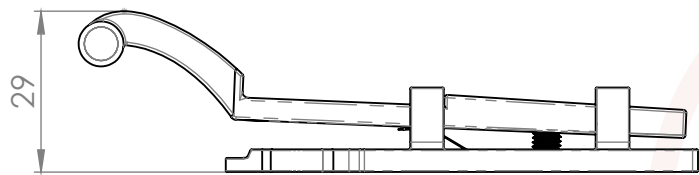

Devoran Black Curled Head Flush Bolt (4 Inch)

SASH + DOOR
HARDWARE

Devoran Black Curled Head Flush Bolt (6 Inch)

Devoran Black Curled Head Flush Bolt (8 Inch)