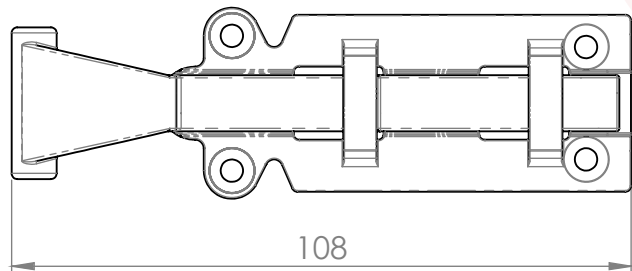

Devoran Black Curled Head Flush Bolt (4 Inch)

SASH + DOOR
HARDWARE

Devoran Black Curled Head Flush Bolt (6 Inch)

Devoran Black Curled Head Flush Bolt (8 Inch)