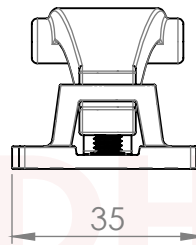

Devoran Black Curled Head Flush Bolt (4 Inch)

SASH + DOOR
HARDWARE

Devoran Black Curled Head Flush Bolt (6 Inch)

Devoran Black Curled Head Flush Bolt (8 Inch)