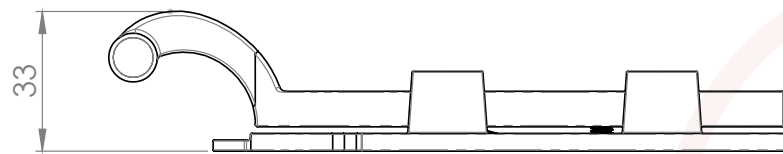

Devoran Black Curled Head Flush Bolt (4 Inch)

SASH + DOOR
HARDWARE

Devoran Black Curled Head Flush Bolt (6 Inch)

Devoran Black Curled Head Flush Bolt (8 Inch)