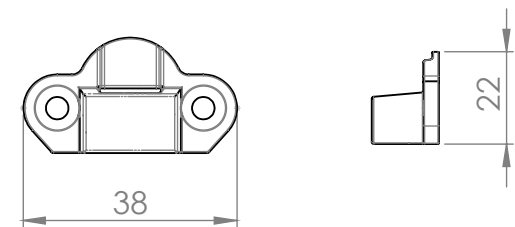

Devoran Black Curled Head Flush Bolt (4 Inch)

SASH + DOOR
HARDWARE

Devoran Black Curled Head Flush Bolt (6 Inch)

Devoran Black Curled Head Flush Bolt (8 Inch)