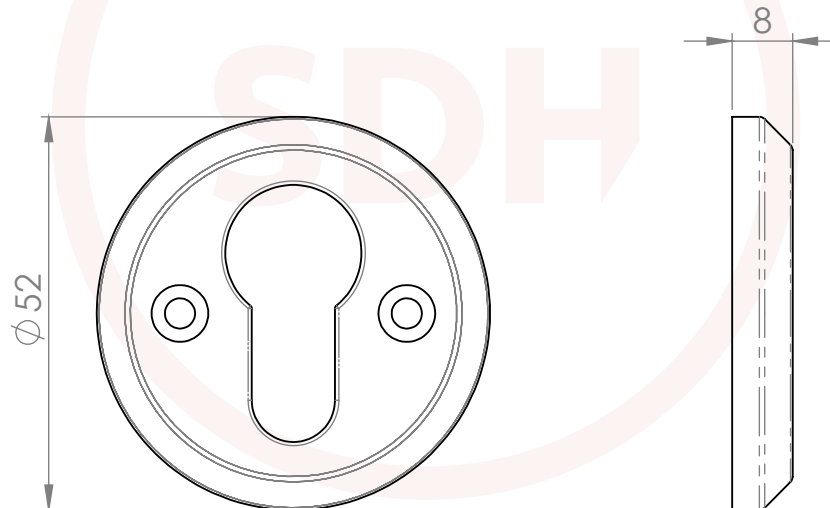

Devoran Black Euro Profile Escutcheon

SASH + DOOR
HARDWARE