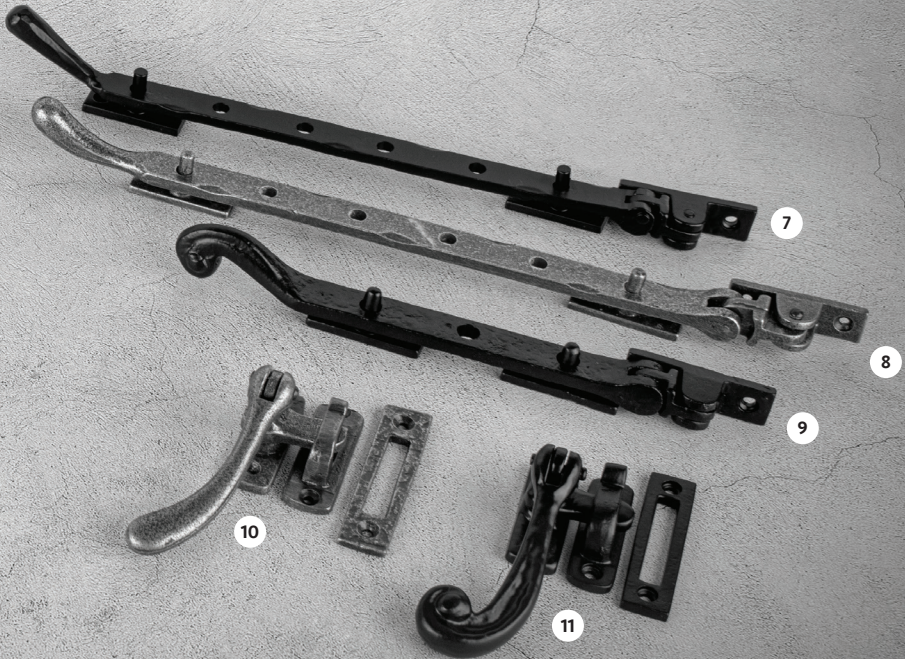

DEVMTFBL

Black Monkey Tail Fastener

4

DEVLFB-RH/LH

Black Monkey Tail Lockable Fastener (Handed)

5

DEV90-PE

Pewter Shepherd's Crook Fastener

TRADITIONAL IRONMONGERY

7

DEV105-BL

Black Bulb End Stay

Available in 8, 10 or 12 Inch

8

DEV105-PE

Pewter Bulb End Stay

Available in 8, 10 or 12 Inch

9

DEVBUST

Black Swirl End Stay

Available in 8, 10 or 12 Inch

10

DEV105-BL

Black Bulb End Fastener

10

DEV105-PE

Pewter Bulb End Fastener

11

DEVBUFBL

Black Swirl End Fastener

Devoran Monkey Tail Espag Handle

- Narrow back plate (18mm)
- Locking
- Complete with screws
- 40mm spindle
- Handed
- Matching Stay available