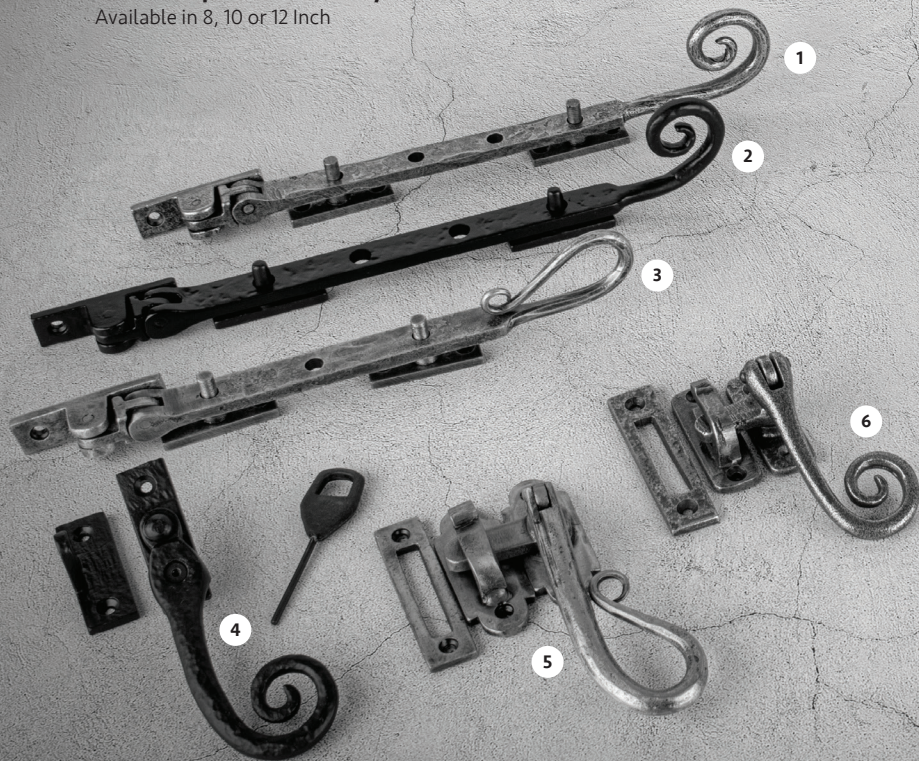

3

DEV90-8/10/12

Pewter Shepherd's Crook Stay

Available in 8, 10 or 12 Inch

6

DEVMTFPE

Pewter Monkey Tail Fastener

6

DEVMTFBL

Black Monkey Tail Fastener

4

DEVLFB-RH/LH

Black Monkey Tail Lockable Fastener (Handed)

5

DEV90-PE

Pewter Shepherd's Crook Fastener

Available in 8, 10 or 12 Inch

9

DEVBUST

Black Swirl End Stay

Available in 8, 10 or 12 Inch

10

DEV105-BL

Black Bulb End Fastener

10

DEV105-PE

Pewter Bulb End Fastener

11

DEVBUFBL

Black Swirl End Fastener

Devoran Monkey Tail Espag Handle

- Narrow back plate (18mm)
- Locking
- Complete with screws
- 40mm spindle
- Handed
- Matching Stay available