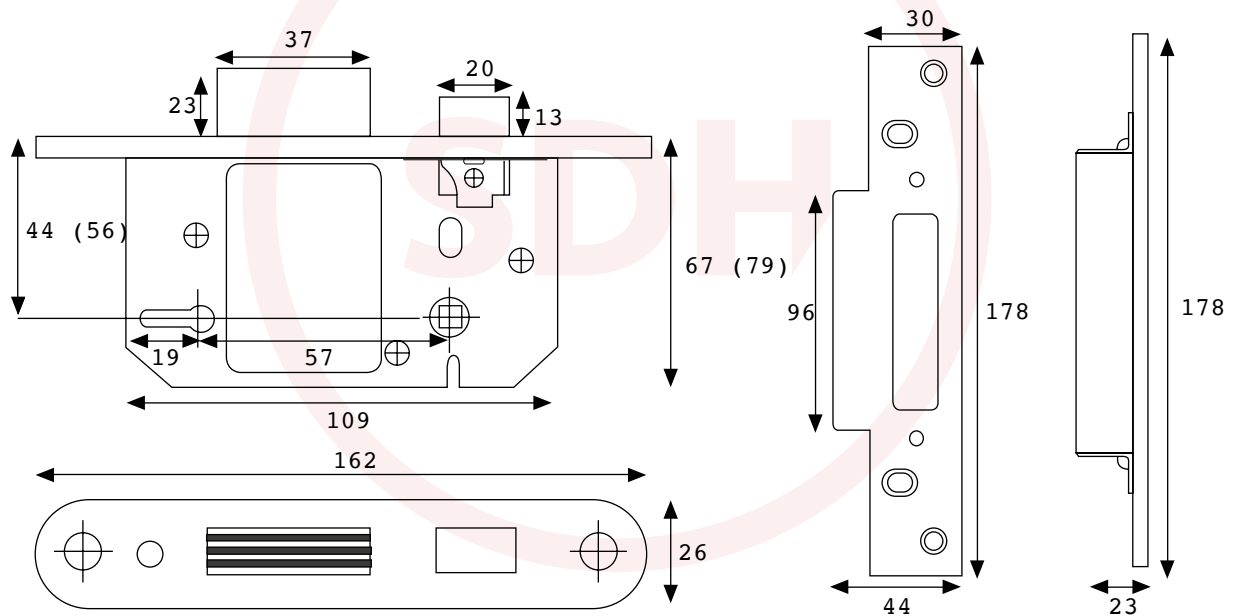

ERA 5 Lever Sash Lock

SASH + DOOR
HARDWARE