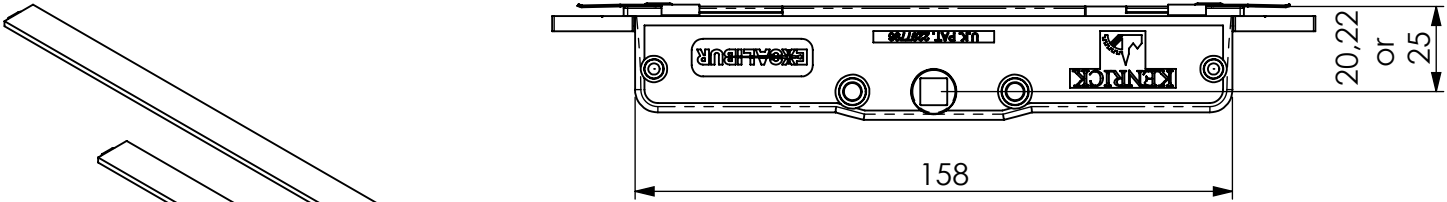

# ID Sheet - Kenrick Excalibur Shootbolt

EXC0020 Excalibur 20mm backset gearbox  
 EXC0022 Excalibur 22mm backset gearbox  
 EXC0025 Excalibur 25mm backset gearbox