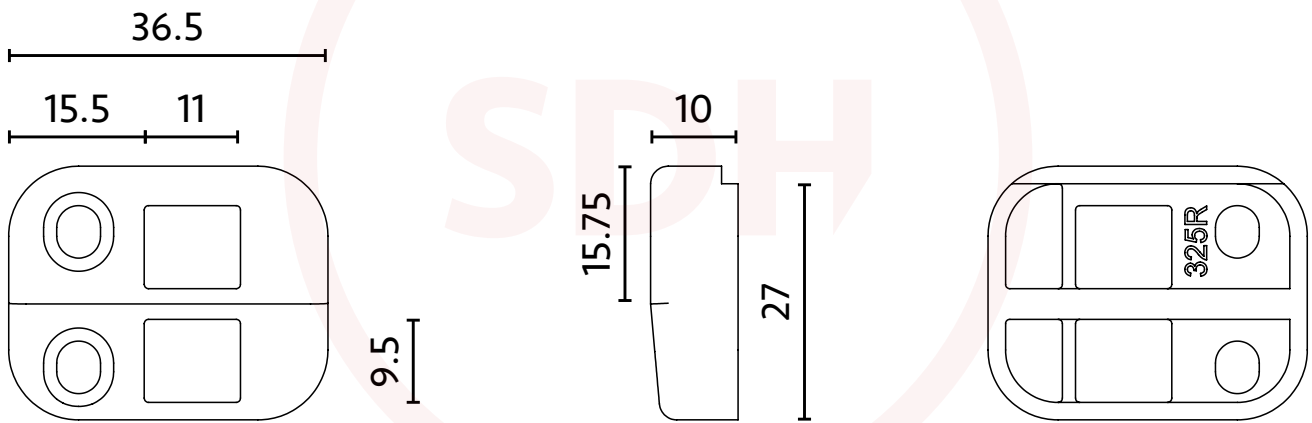

Excalibur Stormproof Shootbolt Keep

SASH + DOOR
HARDWARE

RLCO325LT - Left Hand

RLCO325RT - Right Hand