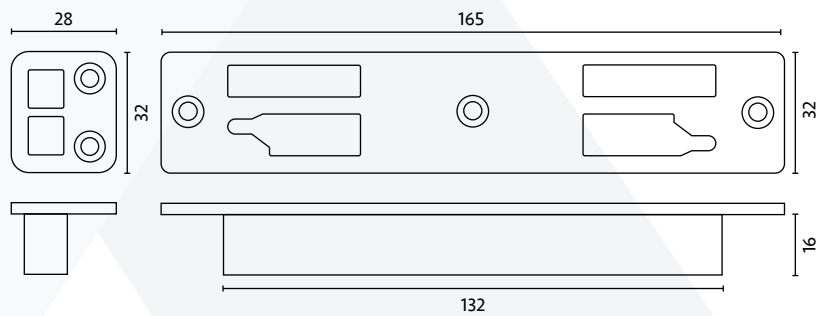

FLUSH PROFILE SECTION

PERFORMANCE WINDOW SECTION

OFFSET WINDOW HEIGHTS FOR TALL WINDOWS

- Offset handle heights on tall windows for easy operation (see diagram)
- Short and tall window heights achieved with extensions, just let our sales team know your sash sizes and we'll work out the rest
- PAS24 security gearbox with reinforced retaining extension plate
- PAS24 range of keeps and accessories to achieve a higher level of security
- Fully pocketed flush keeps to help prevent water egress and achieves a better finish
- 5 different gearboxes for 22 & 25mm backsets with and without claws

Pocket Night Vent Keeps

Centre Single Pocket Keep

Why use Excalibur?

- 22mm or 25mm backset
- Very versatile
- Allows for offset handle heights
- No centre claw version available for French Casements with no flying mullion

Extensions

CODE	DESCRIPTION
EXEXT1	Excalibur Extension 300 to 440mm (x2 required)
EXEXT2	Excalibur Extension 430 to 700mm (x2 required)
EXEXT3	Excalibur Extension 690 to 950mm (x2 required)
EXEXT4	Excalibur Extension 950 to 1210mm (x2 required)
EXEXT5	Excalibur Extension 1210 to 1470mm (x2 required)