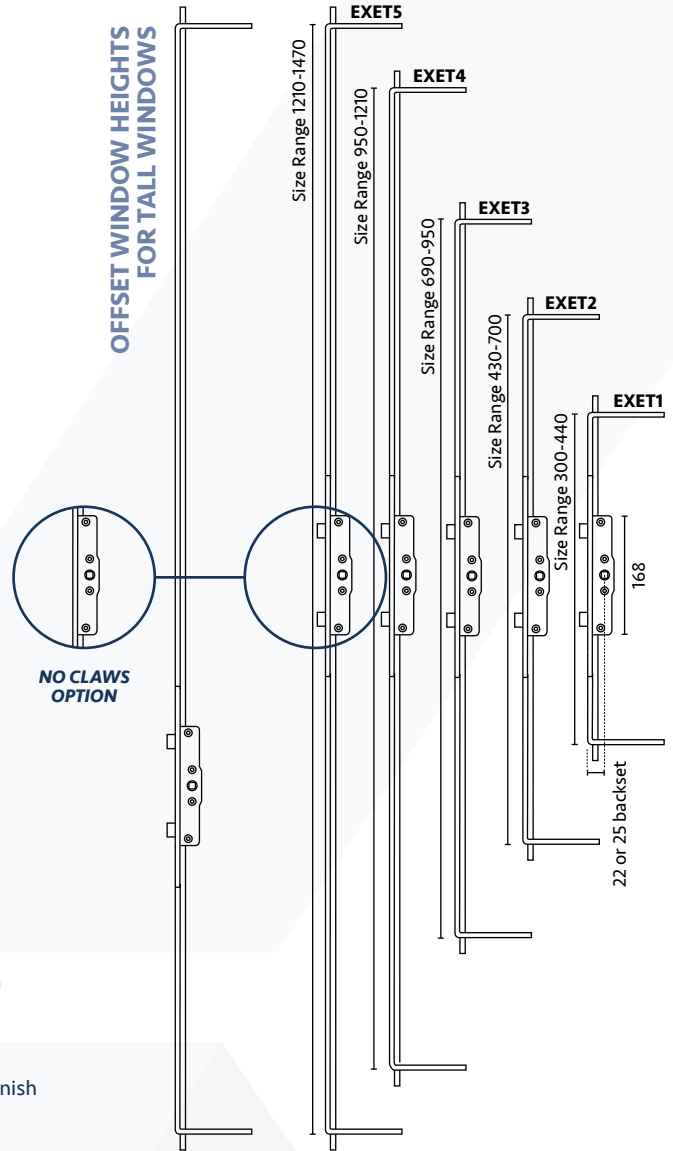

This range of shootbolts and accessories is the most comprehensive system available to the timber window market. Its flexibility to be used in performance (12mm) and flush (4mm) systems is unrivalled. Designed for flush and stormproof Timber Windows. This locking system is highly secure and has been tested to PAS24.

FLUSH PROFILE SECTION

PERFORMANCE WINDOW SECTION

OFFSET WINDOW HEIGHTS FOR TALL WINDOWS

- Offset handle heights on tall windows for easy operation (see diagram)
- Short and tall window heights achieved with extensions, just let our sales team know your sash sizes and we'll work out the rest
- PAS24 security gearbox with reinforced retaining extension plate
- PAS24 range of keeps and accessories to achieve a higher level of security
- Fully pocketed flush keeps to help prevent water egress and achieves a better finish
- 5 different gearboxes for 22 & 25mm backsets with and without claws

Pocket Night Vent Keeps

Centre Single Pocket Keep

Why use Excalibur?

- 22mm or 25mm backset
- Very versatile
- Allows for offset handle heights
- No centre claw version available for French Casements with no flying mullion

Extensions

CODE	DESCRIPTION
EXEXT1	Excalibur Extension 300 to 440mm (x2 required)
EXEXT2	Excalibur Extension 430 to 700mm (x2 required)
EXEXT3	Excalibur Extension 690 to 950mm (x2 required)
EXEXT4	Excalibur Extension 950 to 1210mm (x2 required)
EXEXT5	Excalibur Extension 1210 to 1470mm (x2 required)