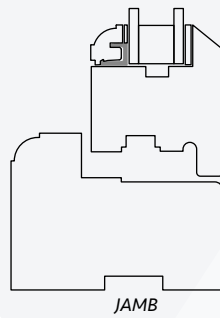

This range of shootbolts and accessories is the most comprehensive system available to the timber window market. Its flexibility to be used in performance (12mm) and flush (4mm) systems is unrivalled. Designed for flush and stormproof Timber Windows. This locking system is highly secure and has been tested to PAS24.

FLUSH PROFILE SECTION

PERFORMANCE WINDOW SECTION

OFFSET WINDOW HEIGHTS FOR TALL WINDOWS

- Offset handle heights on tall windows for easy operation (see diagram)
- Short and tall window heights achieved with extensions, just let our sales team know your sash sizes and we'll work out the rest
- PAS24 security gearbox with reinforced retaining extension plate
- PAS24 range of keeps and accessories to achieve a higher level of security
- Fully pocketed flush keeps to help prevent water egress and achieves a better finish
- 5 different gearboxes for 22 & 25mm backsets with and without claws

Pocket Night Vent Keeps

Centre Single Pocket Keep

Why use Excalibur?

- 22mm or 25mm backset
- Very versatile
- Allows for offset handle heights
- No centre claw version available for French Casements with no flying mullion