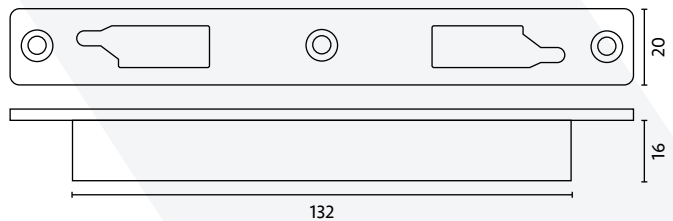

FLUSH PROFILE SECTION

PERFORMANCE WINDOW SECTION

OFFSET WINDOW HEIGHTS FOR TALL WINDOWS

- Offset handle heights on tall windows for easy operation (see diagram)
- Short and tall window heights achieved with extensions, just let our sales team know your sash sizes and we'll work out the rest
- PAS24 security gearbox with reinforced retaining extension plate
- PAS24 range of keeps and accessories to achieve a higher level of security
- Fully pocketed flush keeps to help prevent water egress and achieves a better finish
- 5 different gearboxes for 22 & 25mm backsets with and without claws

Pocket Night Vent Keeps

Centre Single Pocket Keep

Why use Excalibur?

- 22mm or 25mm backset
- Very versatile
- Allows for offset handle heights
- No centre claw version available for French Casements with no flying mullion

Extensions

CODE	DESCRIPTION
EXEXT1	Excalibur Extension 300 to 440mm (x2 required)
EXEXT2	Excalibur Extension 430 to 700mm (x2 required)
EXEXT3	Excalibur Extension 690 to 950mm (x2 required)
EXEXT4	Excalibur Extension 950 to 1210mm (x2 required)
EXEXT5	Excalibur Extension 1210 to 1470mm (x2 required)