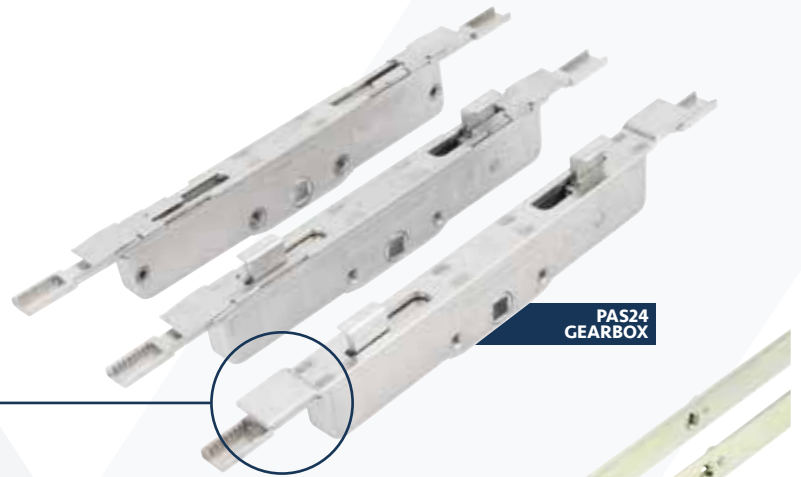

FLUSH PROFILE SECTION

PERFORMANCE WINDOW SECTION

OFFSET WINDOW HEIGHTS FOR TALL WINDOWS

- Offset handle heights on tall windows for easy operation (see diagram)
- Short and tall window heights achieved with extensions, just let our sales team know your sash sizes and we'll work out the rest
- PAS24 security gearbox with reinforced retaining extension plate
- PAS24 range of keeps and accessories to achieve a higher level of security
- Fully pocketed flush keeps to help prevent water egress and achieves a better finish
- 5 different gearboxes for 22 & 25mm backsets with and without claws

Pocket Night Vent Keeps

Centre Single Pocket Keep

Why use Excalibur?

- 22mm or 25mm backset
- Very versatile
- Allows for offset handle heights
- No centre claw version available for French Casements with no flying mullion

Gearbox

CODE	DESCRIPTION
EXGB22	Excalibur Gearbox 22mm backset
EXGB25	Excalibur Gearbox 25mm backset
EXGB-PAS24	Excalibur PAS24 Gearbox 22mm backset
NO CLAW OPTION FOR FRENCH REBATED WINDOWS	
EXGB22-NC	Excalibur Gearbox 22mm backset (NO CLAWS)
EXGB25-NC	Excalibur Gearbox 25mm backset (NO CLAWS)

Extensions

CODE	DESCRIPTION
EXEXT1	Excalibur Extension 300 to 440mm (x2 required)
EXEXT2	Excalibur Extension 430 to 700mm (x2 required)
EXEXT3	Excalibur Extension 690 to 950mm (x2 required)
EXEXT4	Excalibur Extension 950 to 1210mm (x2 required)
EXEXT5	Excalibur Extension 1210 to 1470mm (x2 required)