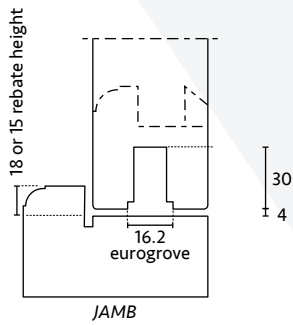

FLUSH PROFILE SECTION

PERFORMANCE WINDOW SECTION

OFFSET WINDOW HEIGHTS FOR TALL WINDOWS

- Offset handle heights on tall windows for easy operation (see diagram)
- Short and tall window heights achieved with extensions, just let our sales team know your sash sizes and we'll work out the rest
- PAS24 security gearbox with reinforced retaining extension plate
- PAS24 range of keeps and accessories to achieve a higher level of security
- Fully pocketed flush keeps to help prevent water egress and achieves a better finish
- 5 different gearboxes for 22 & 25mm backsets with and without claws

Extensions

CODE	DESCRIPTION
EXEXT1	Excalibur Extension 300 to 440mm (x2 required)
EXEXT2	Excalibur Extension 430 to 700mm (x2 required)
EXEXT3	Excalibur Extension 690 to 950mm (x2 required)
EXEXT4	Excalibur Extension 950 to 1210mm (x2 required)
EXEXT5	Excalibur Extension 1210 to 1470mm (x2 required)