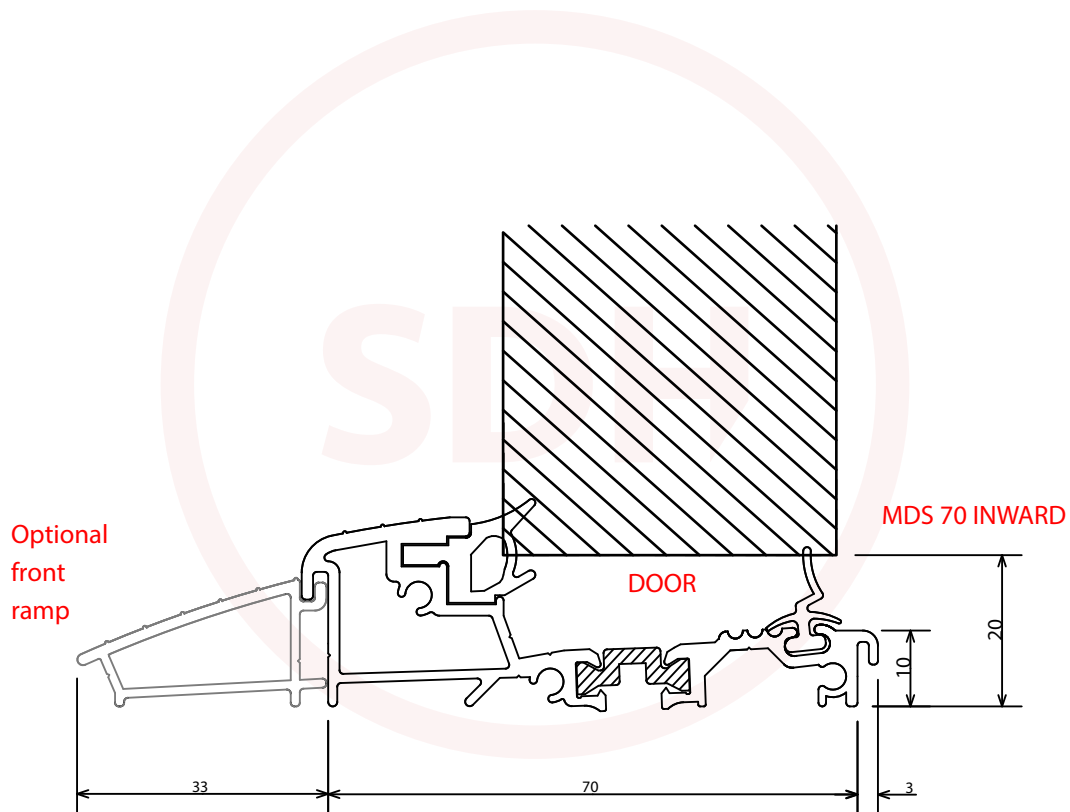

# Exitex Inward Opening Thermally Broken MDS 70 RITB Door Threshold (Part M Disabled Access)

SASH + DOOR  
HARDWARE