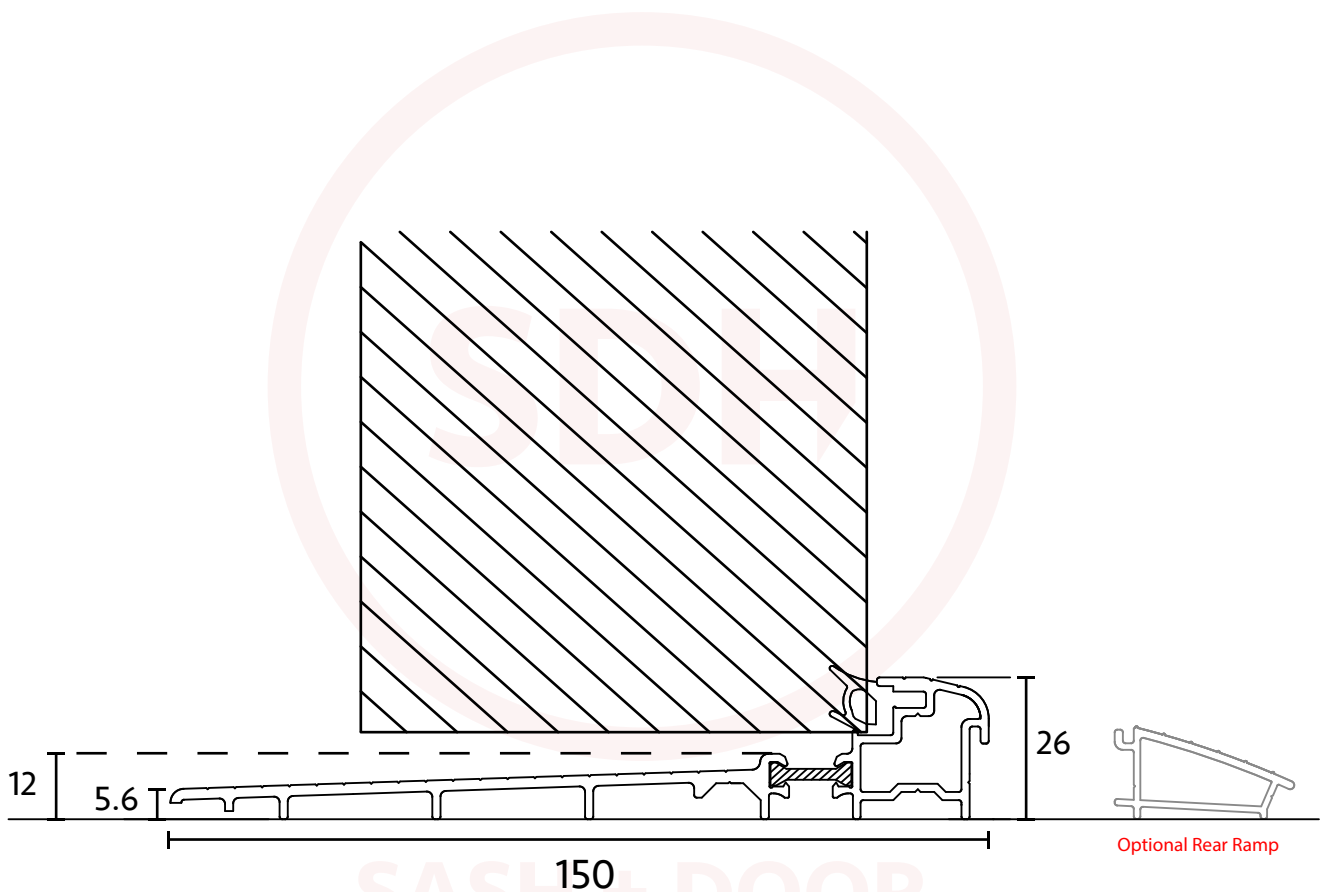

Exitex OUM 150 RITB Outward Opening Door Threshold (Part M Disabled Access)

SASH + DOOR
HARDWARE