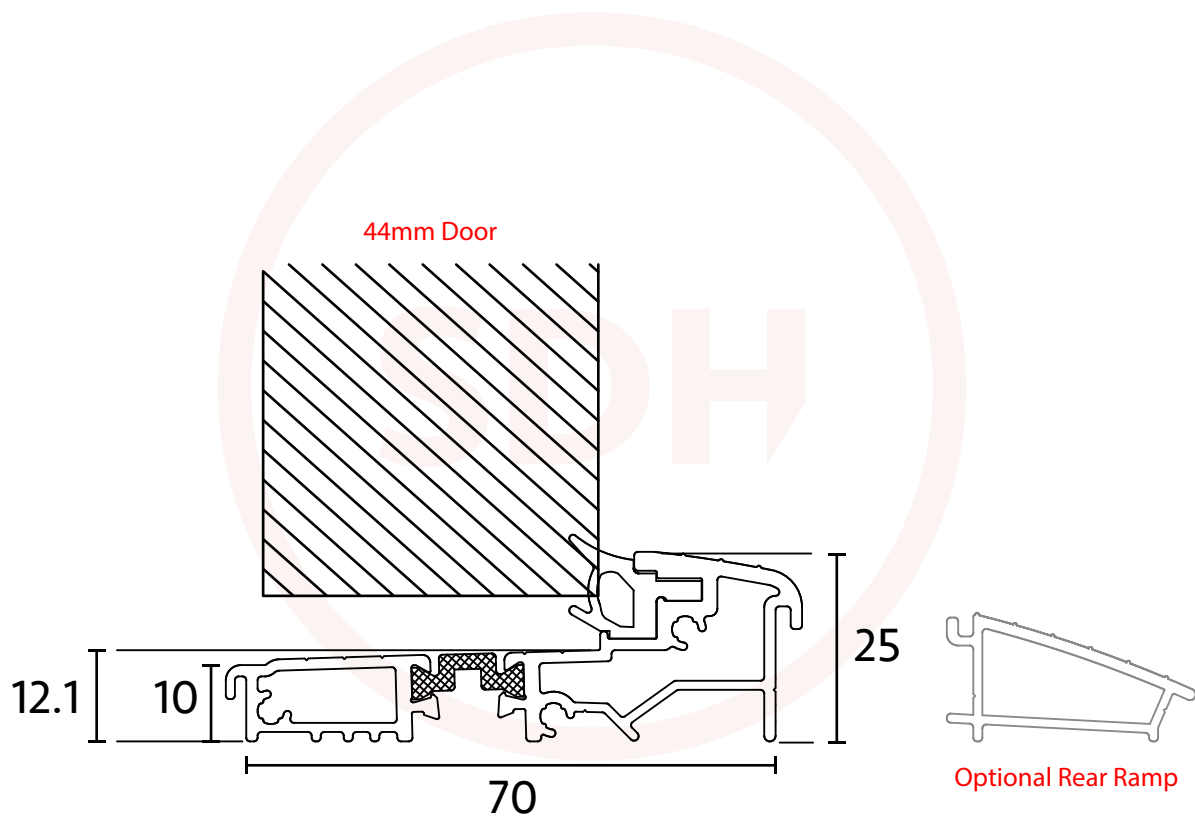

Exitex OUM 70 RITB Outward Opening Door Threshold (Part M Disabled Access)

SASH + DOOR
HARDWARE