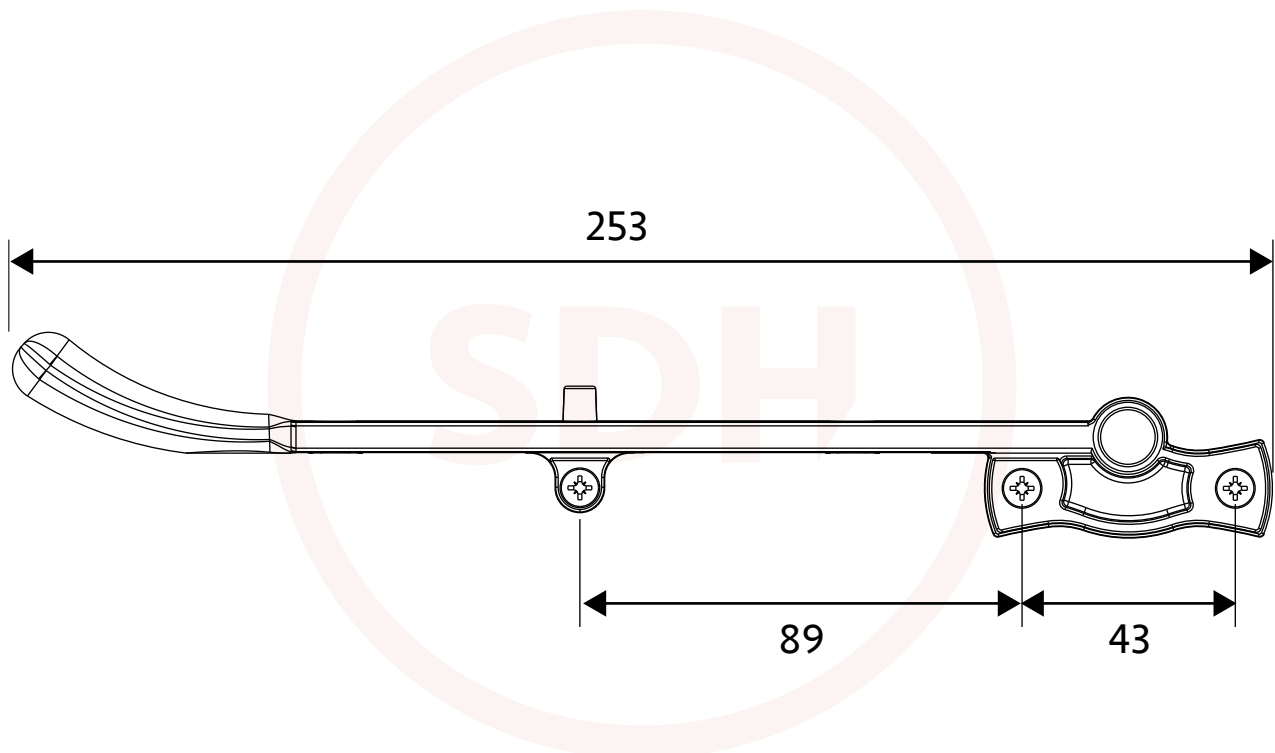

Fab & Fix Tear Drop Stay 10"

SASH + DOOR
HARDWARE