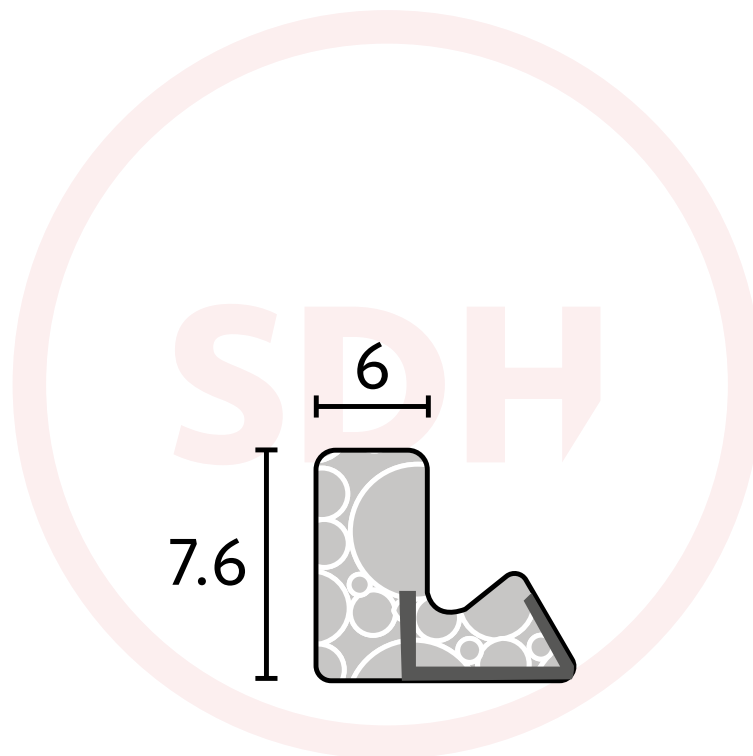

Technical Details

FT08

Groove: 2.8 x 6mm
Brown, White or Black

SASH + DOOR
HARDWARE