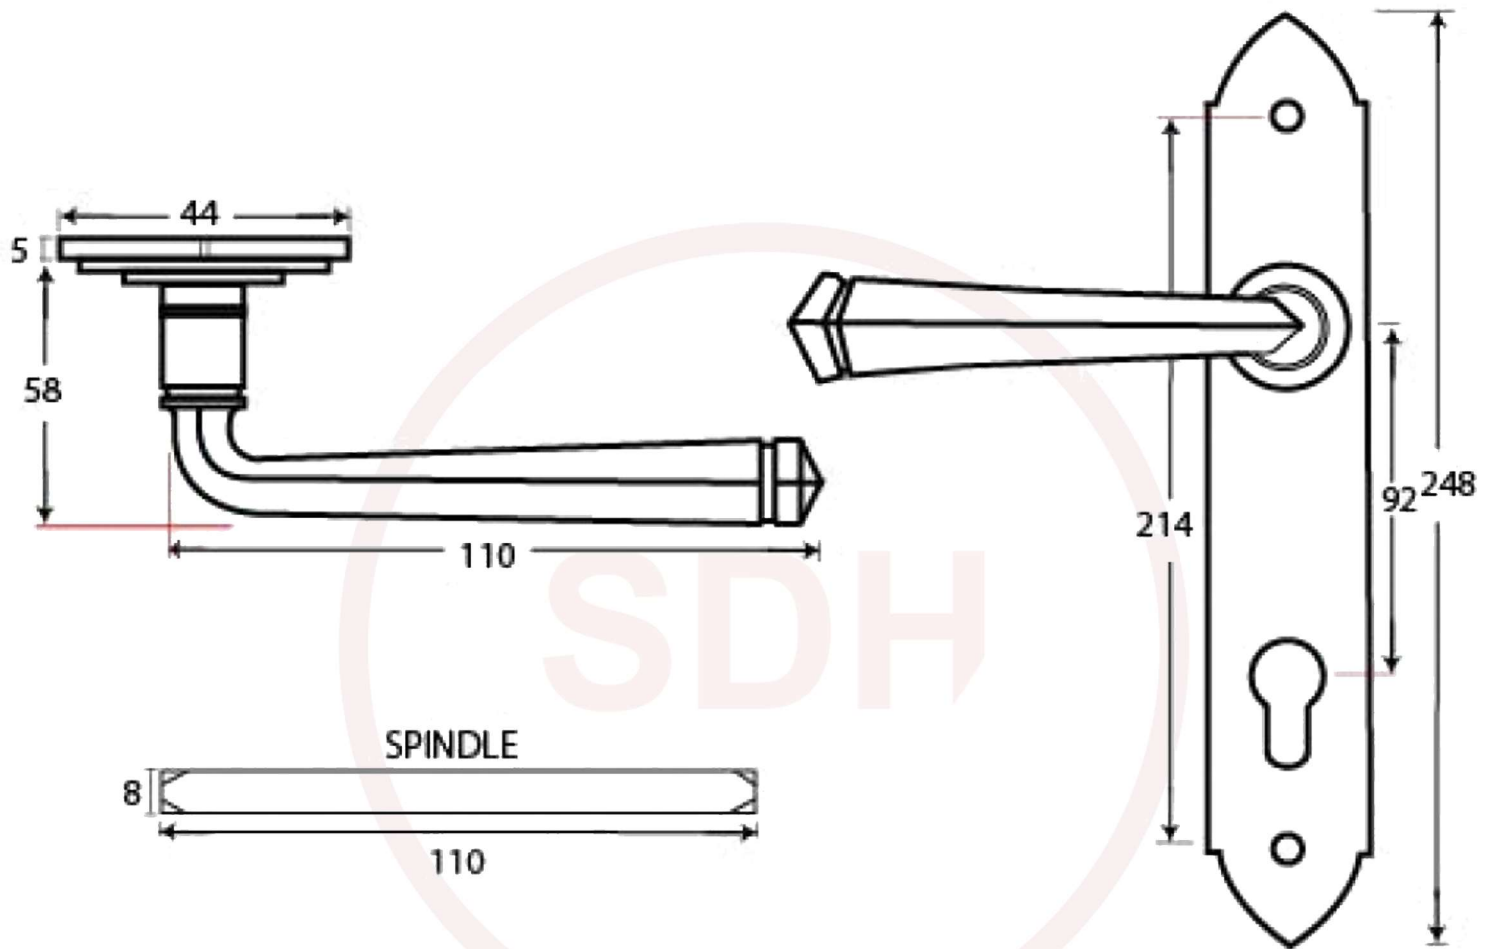

Technical Details

From The Anvil Gothic Door Handle

SASH + DOOR
HARDWARE