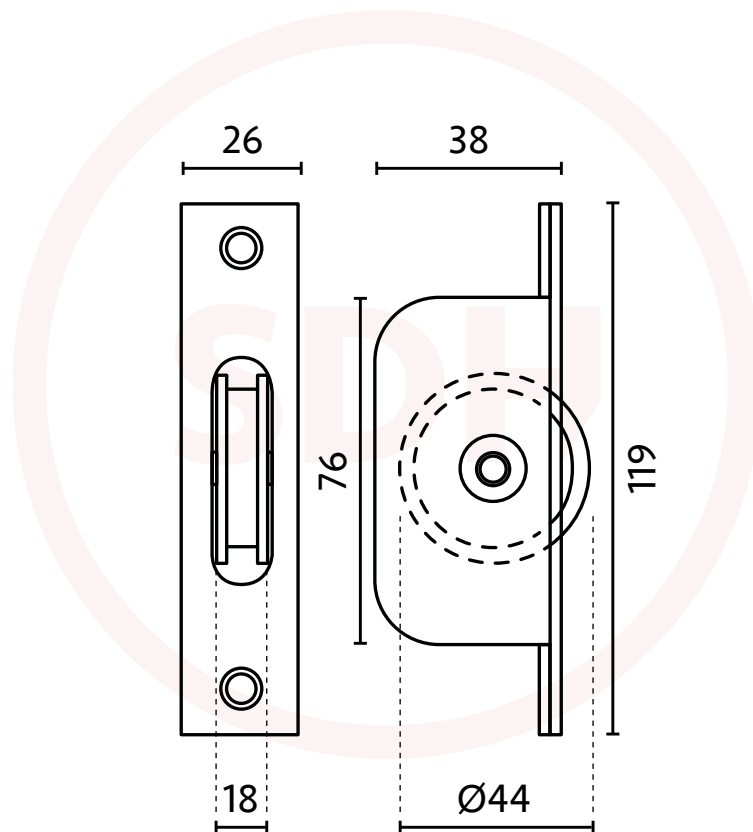

From the Anvil 1 3/4" Square End Sash Pulley

SASH + DOOR
HARDWARE