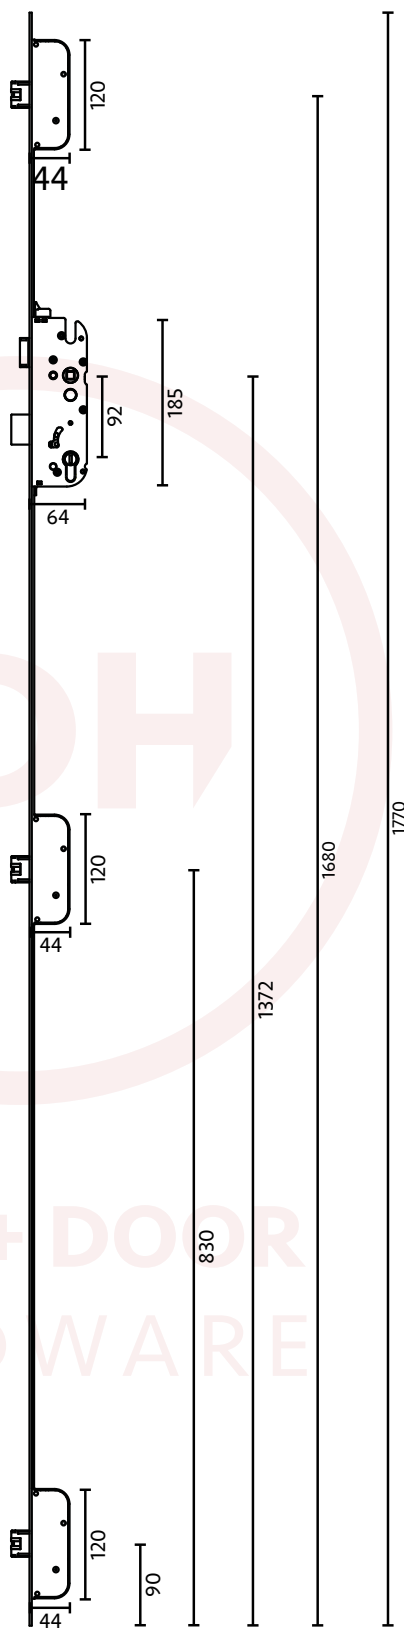

# Technical Details

## GU Security / CLASSIC

The Classic option with 3 autolock latches will help you achieve a Classic front entrance door appearance that will be secure (PAS24) and functional. Simply close the door and the top and two bottom latches strike the keep and fully engage and become secure deadbolts. This product has a Radius end 20mm faceplate.

### LEFT-HAND SYSTEM

### RIGHT-HAND SYSTEM