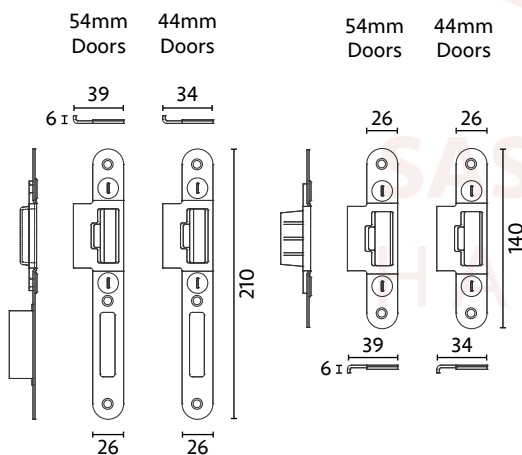

## GU Security / CLASSIC

The Classic option with 3 autolock latches will help you achieve a Classic front entrance door appearance that will be secure (PAS24) and functional. Simply close the door and the top and two bottom latches strike the keep and fully engage and become secure deadbolts. This product has a Radius end 20mm faceplate.