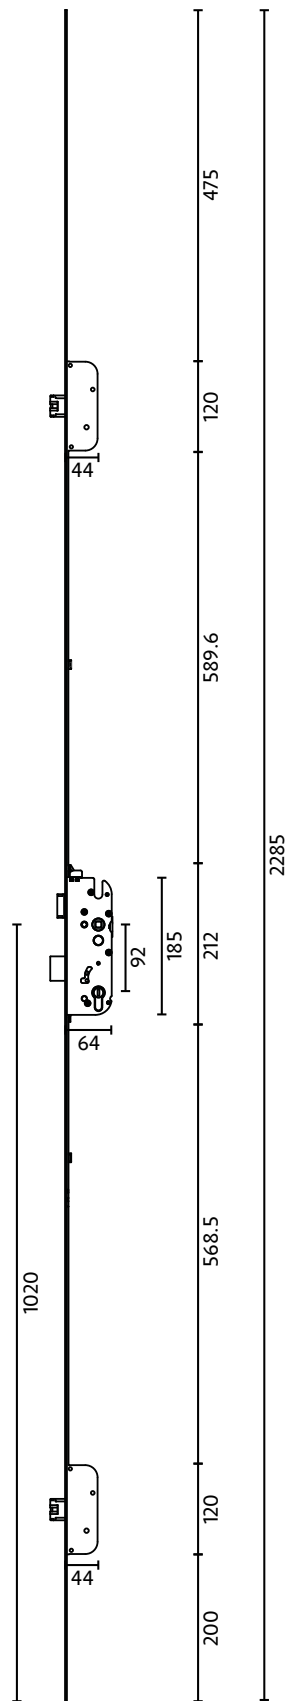

Technical Details

GU Secury / MODERN

The 1050 option with 2 autolock latches will help you achieve a modern front entrance door appearance that will be secure (PAS24) and functional. Simply close the door and the top and bottom latches strike the keep and fully engage and become secure deadbolts. This product has a 20mm straight through faceplate.

LEFT-HAND SYSTEM

RIGHT-HAND SYSTEM

LEFT HAND

RIGHT HAND