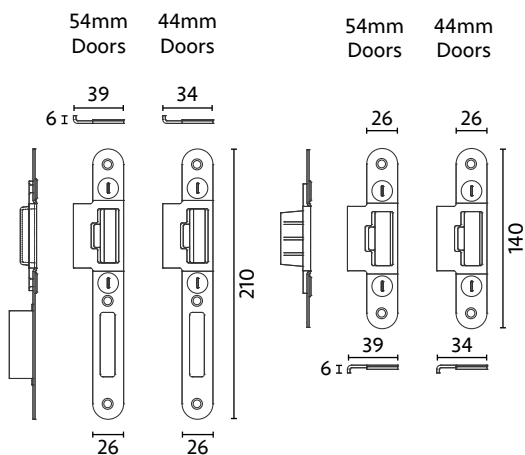

Technical Details

GU Secury / MODERN

The 1050 option with 2 autolock latches will help you achieve a modern front entrance door appearance that will be secure (PAS24) and functional. Simply close the door and the top and bottom latches strike the keep and fully engage and become secure deadbolts. This product has a 20mm straight through faceplate.

LEFT-HAND SYSTEM

RIGHT-HAND SYSTEM

LEFT HAND

RIGHT HAND