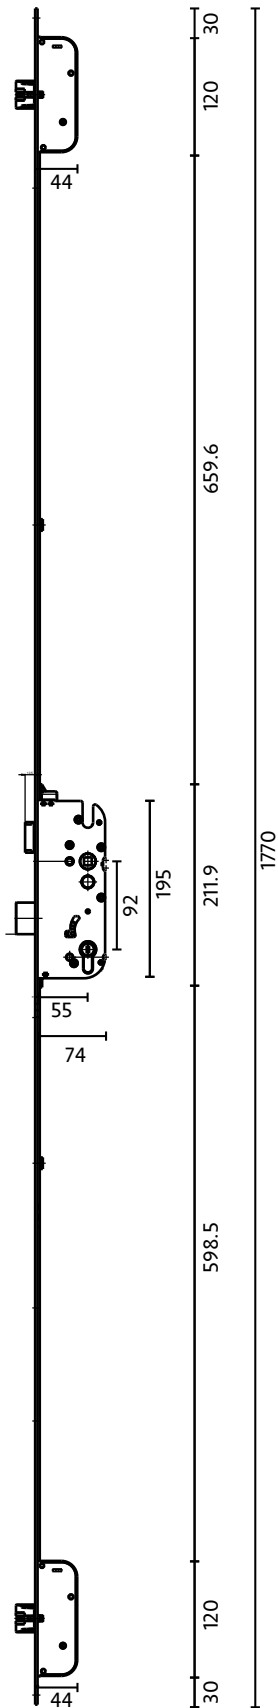

Technical Details

GU Secury / MODERN

The 1050 option with 2 autolock latches will help you achieve a modern front entrance door appearance that will be secure (PAS24) and functional. Simply close the door and the top and bottom latches strike the keep and fully engage and become secure deadbolts. This product has a 20mm straight through faceplate.

LEFT-HAND SYSTEM

RIGHT-HAND SYSTEM

LEFT HAND

RIGHT HAND