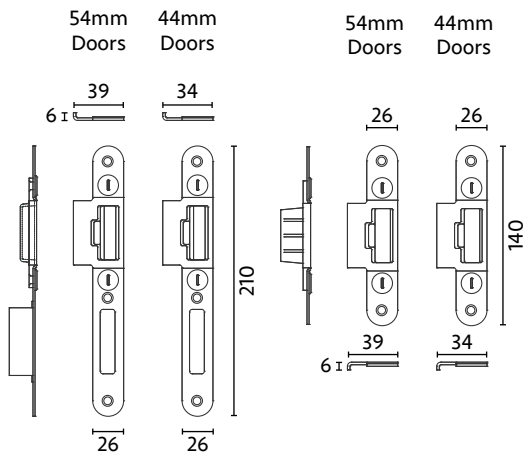

Technical Details

GU Secury / MODERN

The 1050 option with 2 autolock latches will help you achieve a modern front entrance door appearance that will be secure (PAS24) and functional. Simply close the door and the top and bottom latches strike the keep and fully engage and become secure deadbolts. This product has a 20mm straight through faceplate.

LEFT-HAND SYSTEM

RIGHT-HAND SYSTEM

LEFT HAND

RIGHT HAND