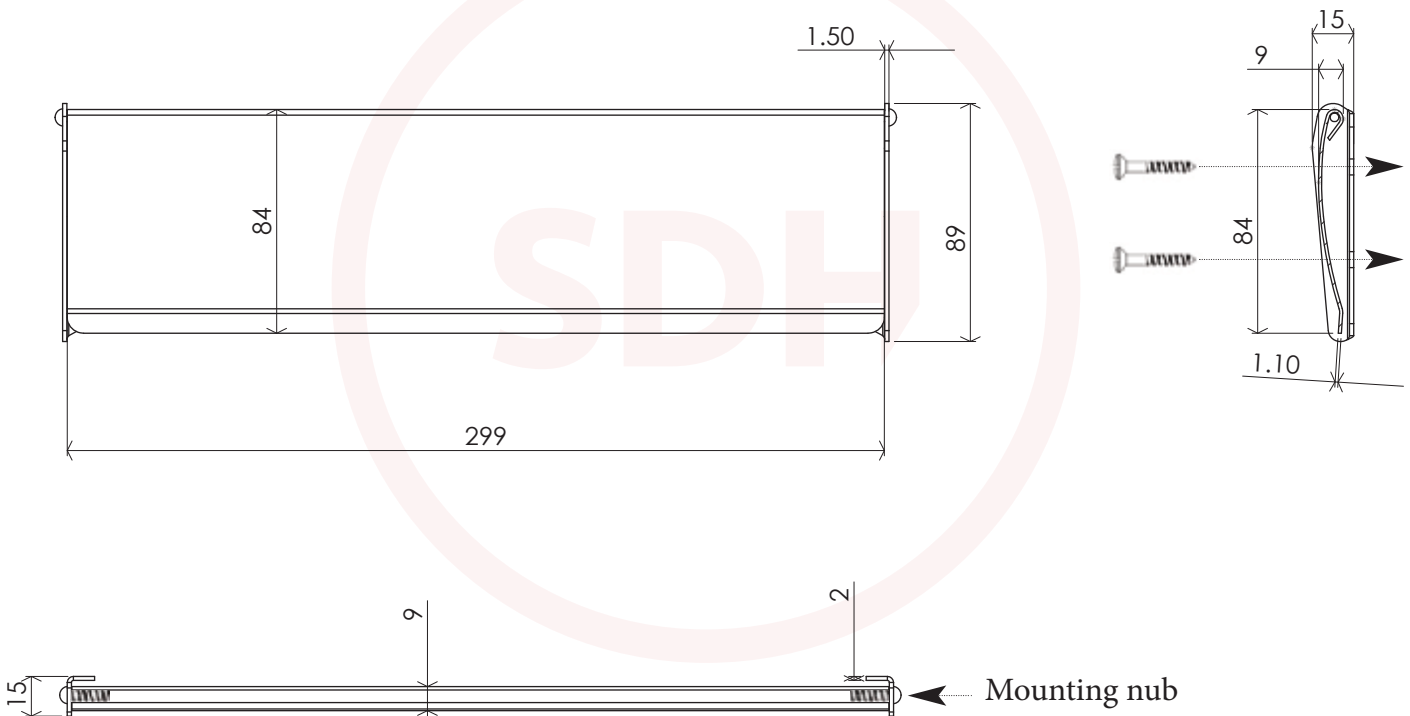

Heritage Brass 11" x 3" Internal Letter Tidy

Heritage Brass

SASH + DOOR
HARDWARE