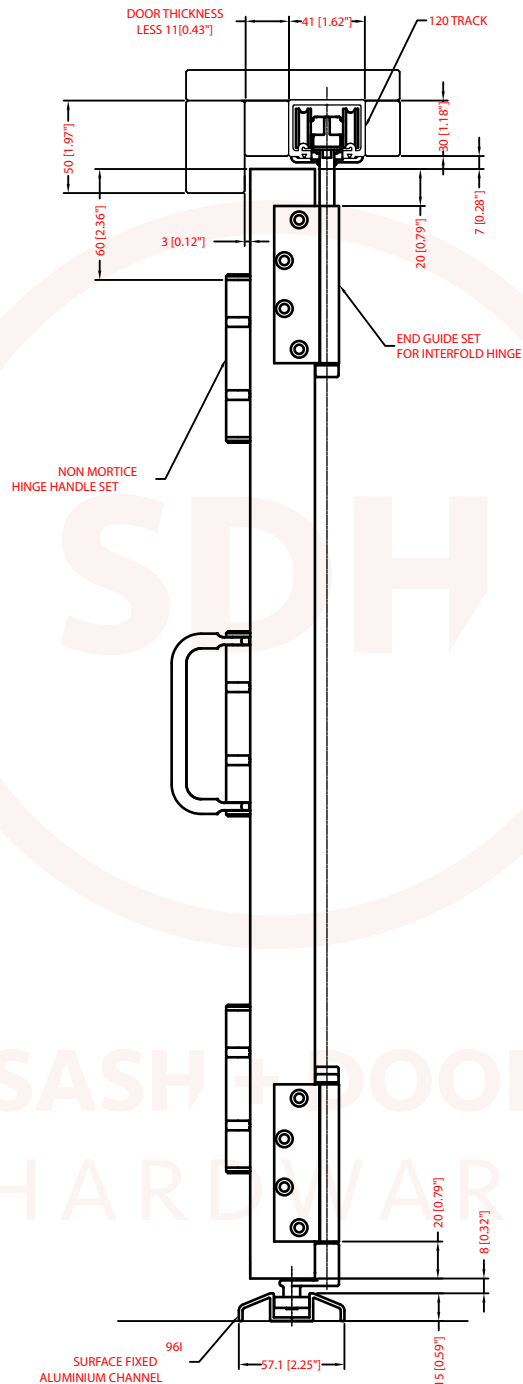

Brio Interfold 3 Door One Way Opening Bifold Internal Door Hardware Kit

End Elevation