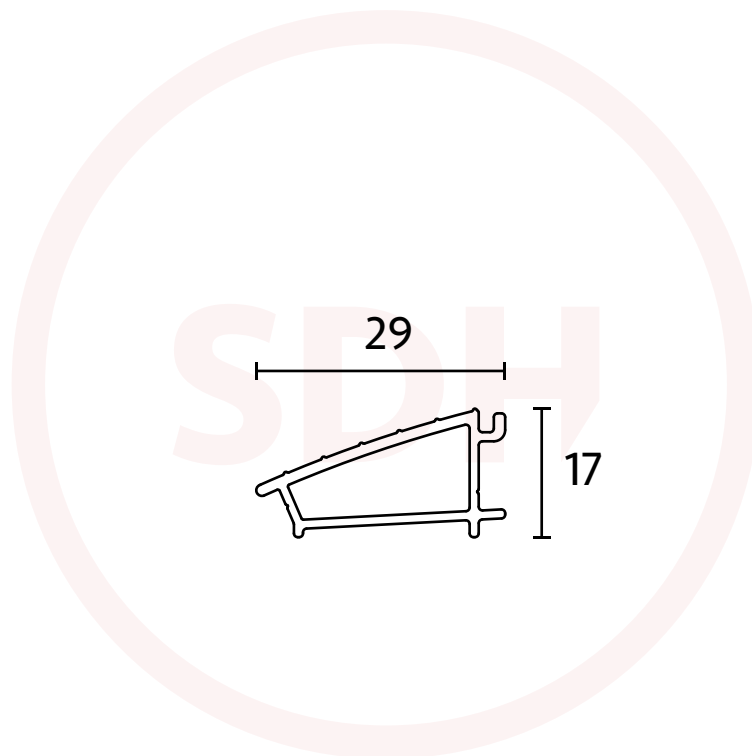

## Exitex MDS Front Ramp / OUM Rear Ramp

SASH + DOOR  
HARDWARE