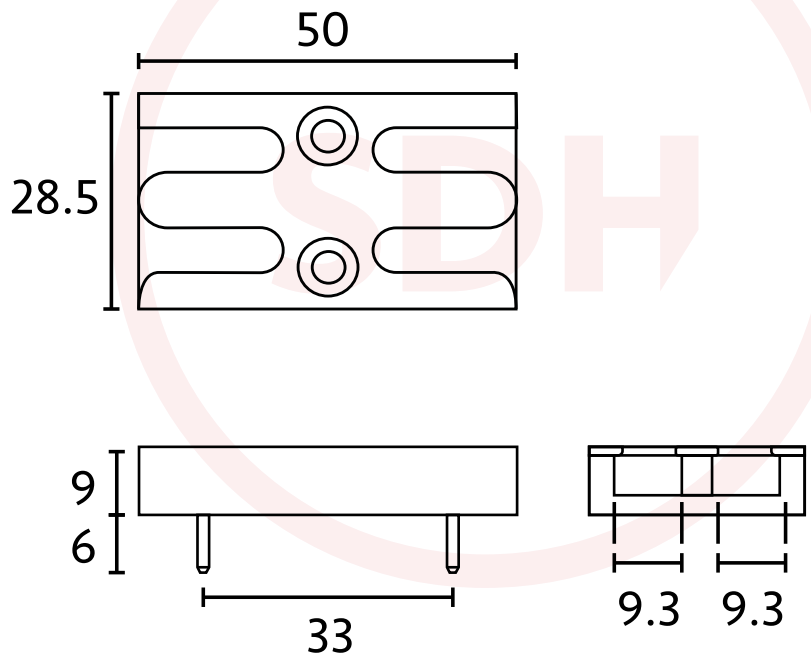

Maco Mushroom Keep

SASH + DOOR
HARDWARE