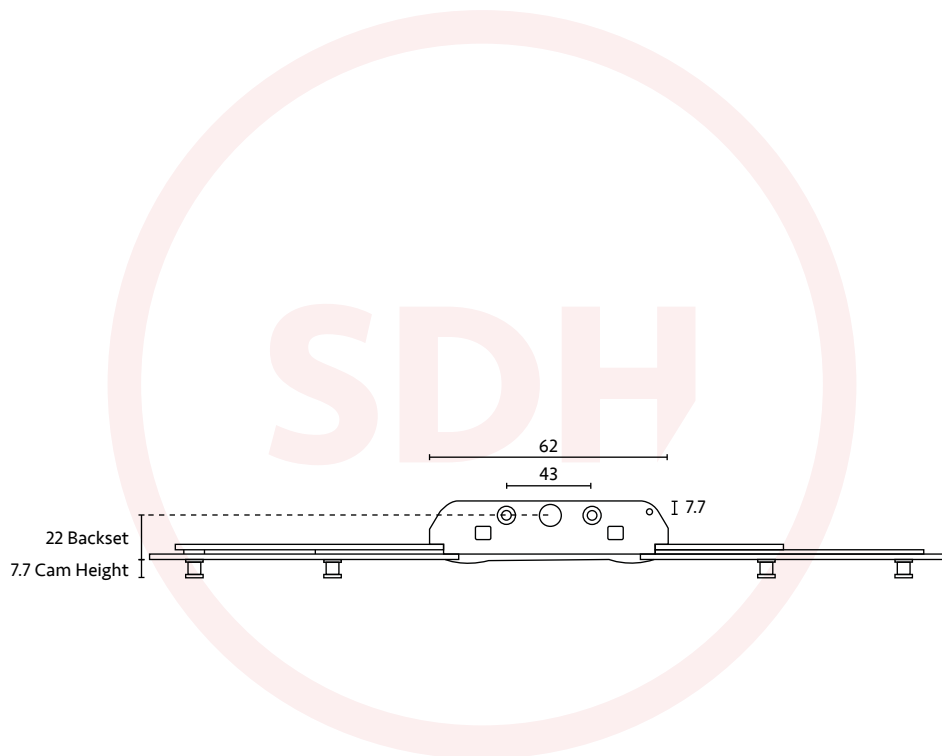

Technical Details

Maco™ Rail Espag

- Bi-directional cams that lock either side of the keep, ensuring complete security
- Fully adjustable mushroom locking bolts
- 22mm Backset
- 7.7mm mushroom cam height
- PAS24 Certificate available