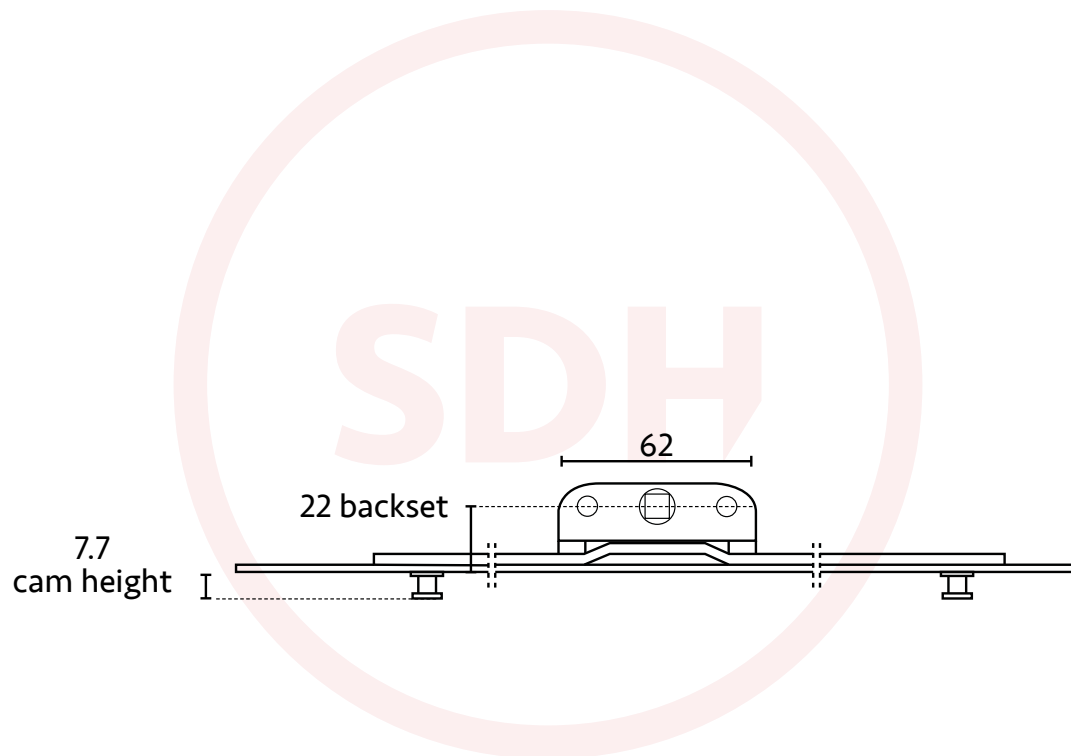

Technical Details

Maco™ Inline Espag

- Fully adjustable
- 22mm Backset
- 7.7mm cam height
- 2 keeps required on 260, 400, 600 & 800mm espags
- 3 keeps required on 1000 & 1200mm espags

SASH + DOOR
HARDWARE